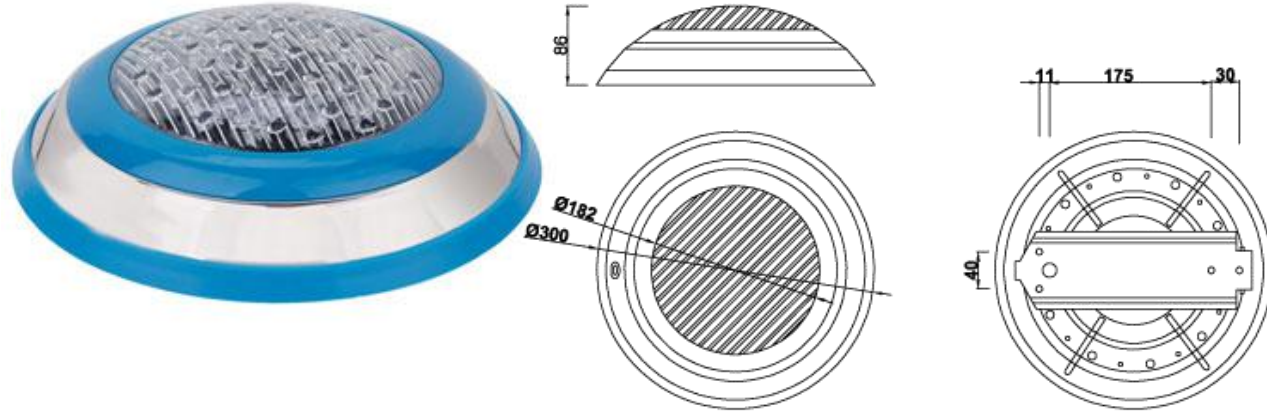

Housing: SUS 304#SS body
Glass: Safe mask glass
Waterproof rubber cable with 1 meter

Light color choose:

Color temperature:

3000K-3500 WW
4000K-5000K PW
6000-6500K CW

Life-span: 50000hrs
Led chip: Epistar/Cree
Waterproof constant driver
Non-dimmable

Power	Voltage
9*1w	24V/12V
12*1w	24V/12V
18*1w	24V/12V