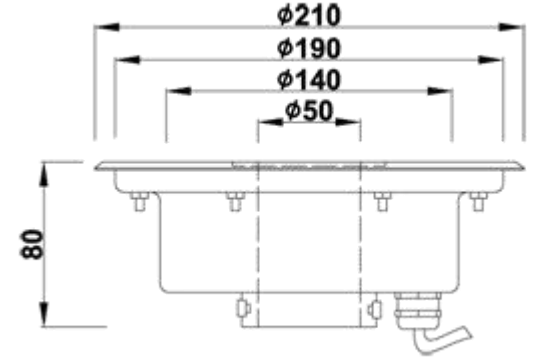

Model: 210GMK

IP68

Housing: SUS 304#SS
Glass: Tempered glass T=8mm
Waterproof rubber cable with 1 meter
Middle hole: 42mm/50mm/65mm optional

Light color choose:

Color temperature:

3000K-3500 WW
4000K-5000K PW
6000-6500K CW

Life-span: 50000hrs
Led chip: Epistar/Cree
Waterproof constant driver
Non-dimmable

Power	Voltage
9*1w	24V/12V
12*1w	24V/12V
9*3W	24V/12V