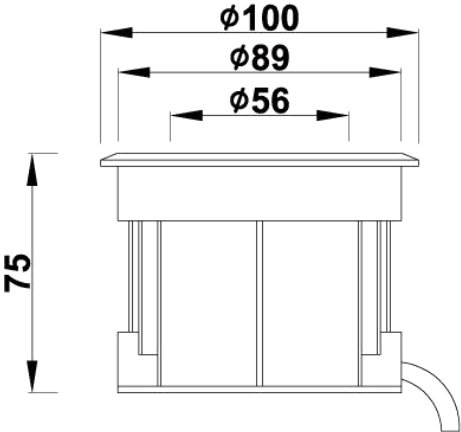

Housing: SUS 304# SS
Glass: Tempered glass T=8mm
Waterproof rubber cable with 1 meter

Light color choose:

Color temperature:

- 3000K-3500 WW
- 4000K-5000K PW
- 6000-6500K CW

Life-span: 50000hrs
Led chip: Epistar/Cree
Waterproof constant driver
Non-dimmable

Power	Voltage
1*1w	24V/12V
1*3w	24V/12V