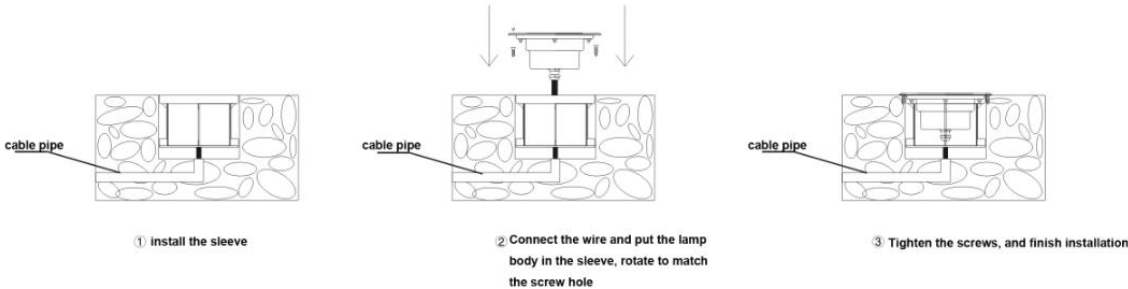

Power	Voltage
12*1w	24V/12V
15*1w	24V/12V
18*1w	24V/12V

Installation:

LED地埋灯安装方式  
The Installation of LED Underground Light

Model: 65ZM

IP65

Housing: Aluminum body, SS panel.  
 Plastic embedded part  
 Glass: Tempered glass T=8mm  
 Waterproof rubber cable with 1 meter