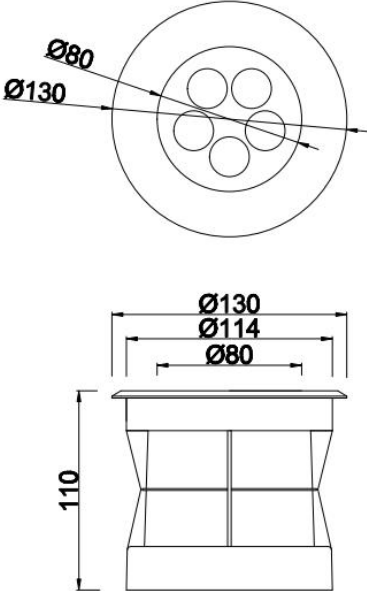

Model: 130GM

IP68

Housing: SUS 304# SS
Glass: Tempered glass T=8mm
Waterproof rubber cable with 1 meter

Light color choose:

Color temperature:
3000K-3500 WW
4000K-5000K PW
6000-6500K CW

Life-span: 50000hrs
Led chip: Epistar/Cree
Waterproof constant driver
Non-dimmable

Power	Voltage
3*1w	24V/12V