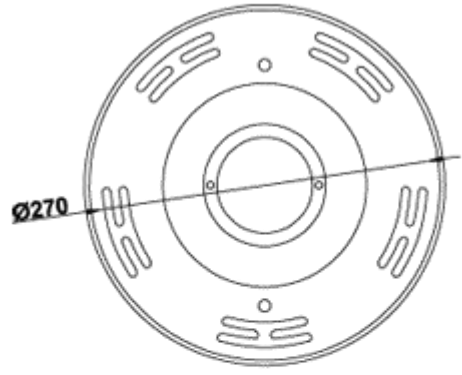

Light color choose:

Color temperature:

3000K-3500 WW
4000K-5000K PW
6000-6500K CW

Life-span: 50000hrs
Led chip: Epistar/Cree
Waterproof constant driver
Non-dimmable