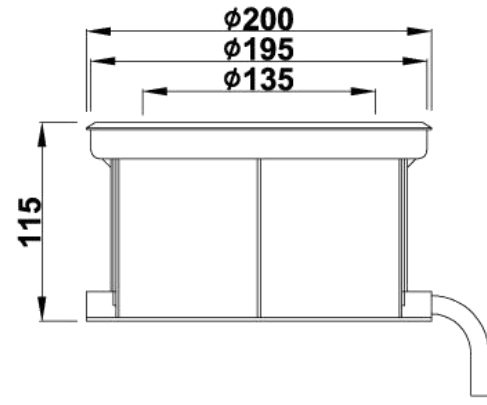

Model: 200ZMS

IP65

Housing: Aluminum body, SS panel.
Plastic embedded part
Glass: Tempered glass T=8mm
Waterproof rubber cable with 1 meter

Light color choose:

Color temperature:
3000K-3500 WW
4000K-5000K PW
6000-6500K CW

Life-span: 50000hrs
Led chip: Epistar/Cree
Waterproof constant driver
Non-dimmable

Power	Voltage
12*1w	24V/12V
15*1W	24V/12V
18*1W	24V/12V