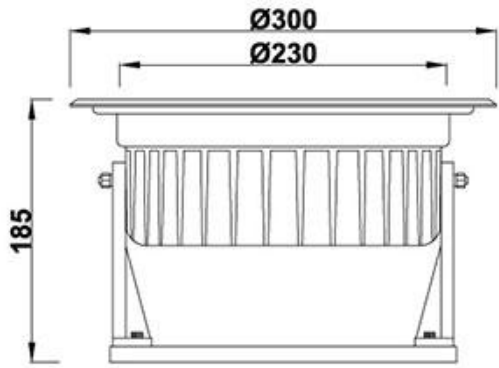

Model: 300GS

IP68

Housing: SUS 304#SS, Aluminum heat sink Light color choose:
Glass: Tempered glass T=8mm
Waterproof rubber cable with 1 meter

Color temperature:

3000K-3500 WW
4000K-5000K PW
6000-6500K CW

Life-span: 50000hrs
Led chip: Epistar/Cree
Waterproof constant driver
Non-dimmable

Power	Voltage
36*1w	24V/12V
45*1w	24V/12V
24*3w	24V/12V

Model: 125G

IP68