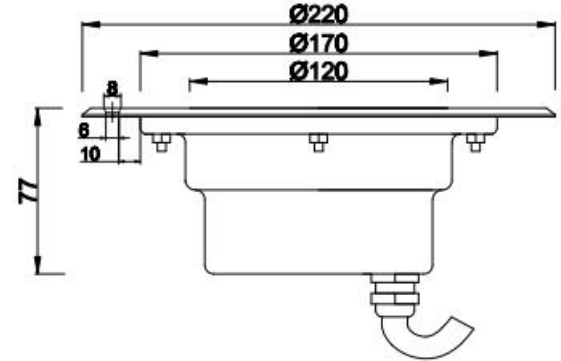

Housing: SUS 304# SS

Glass: Tempered glass T=8mm

Waterproof rubber cable with 1 meter

Light color choose:

Color temperature:

3000K-3500 WW

4000K-5000K PW

6000-6500K CW

Life-span: 50000hrs

Led chip: Epistar/Cree

Waterproof constant driver

Non-dimmable

Power	Voltage
12*1w	24V/12V
15*1w	24V/12V
18*1w	24V/12V