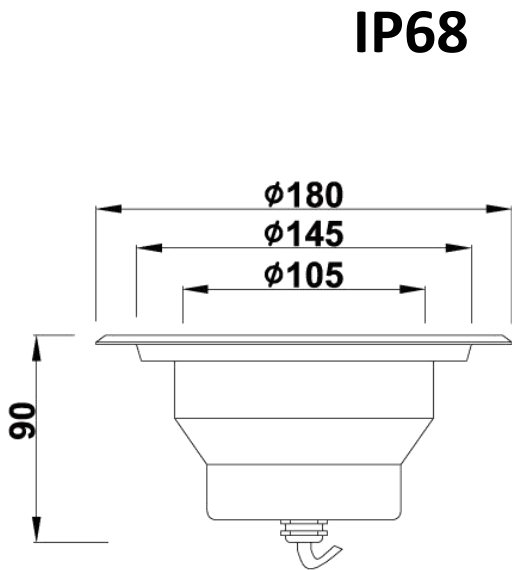

Model: 180GM

Housing: SUS 304# SS
Glass: Tempered glass T=8mm
Waterproof rubber cable with 1 meter

Light color choose:

Power	Voltage
6*1w	24V/12V
9*1w	24V/12V
12*1w	24V/12V

Color temperature:
3000K-3500 WW
4000K-5000K PW
6000-6500K CW

Life-span: 50000hrs
Led chip: Epistar/Cree
Waterproof constant driver
Non-dimmable