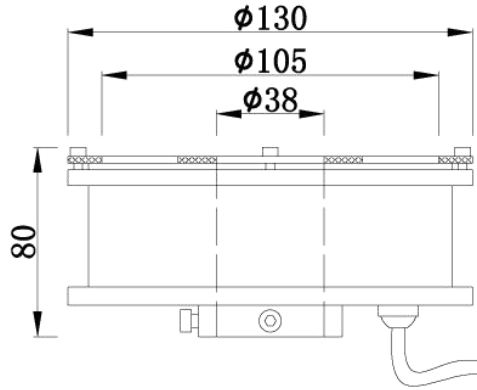

Model: 130ZK

IP68

Housing: Aluminum body, SS panel.
Glass: Tempered glass T=8mm
Waterproof rubber cable with 1 meter
Middle hole: 38mm

Light color choose:

Color temperature:

3000K-3500 WW
4000K-5000K PW
6000-6500K CW

Life-span: 50000hrs
Led chip: Epistar/Cree
Waterproof constant driver
Non-dimmable

Power	Voltage
3*1w	24V/12V
6*1w	24V/12V
9*1W	24V/12V

Model: 160ZK

IP68