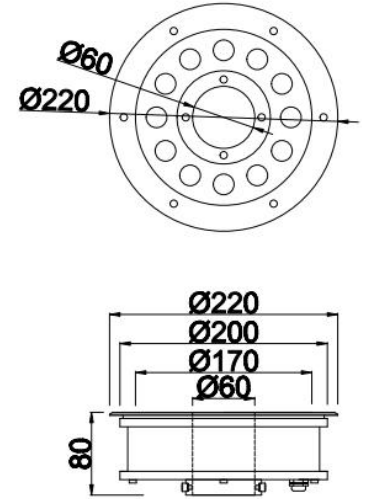

Housing: Aluminum body, SS panel.
Glass: Tempered glass T=8mm
Waterproof rubber cable with 1 meter
Middle hole: 60mm optional

Light color choose:

Color temperature:

3000K-3500 WW
4000K-5000K PW
6000-6500K CW

Life-span: 50000hrs
Led chip: Epistar/Cree
Waterproof constant driver
Non-dimmable

Power	Voltage
12*1w	24V/12V
15*1w	24V/12V
18*1W	24V/12V