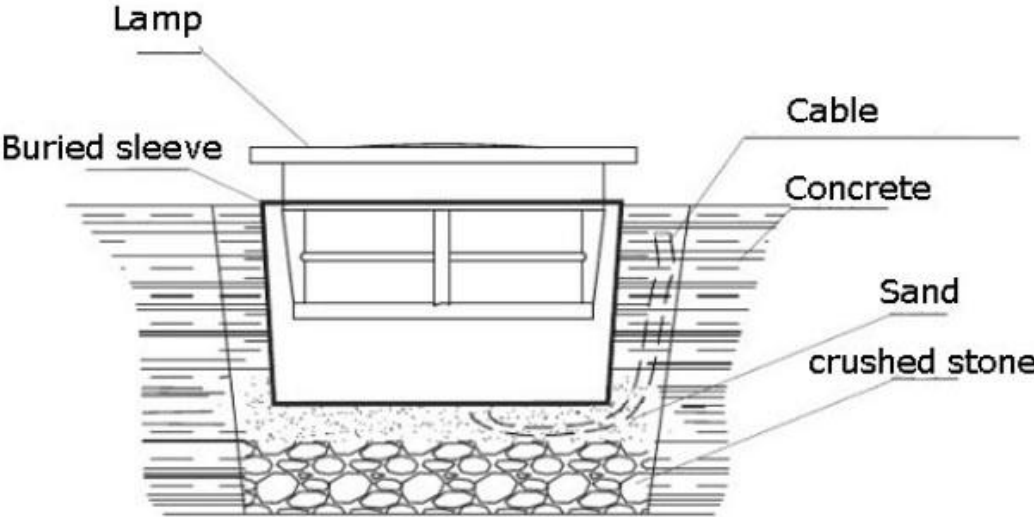

Installation: