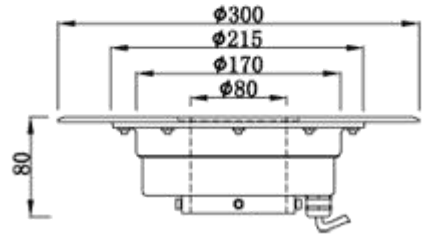

Light color choose:

Color temperature:

3000K-3500 WW
4000K-5000K PW
6000-6500K CW

Life-span: 50000hrs
Led chip: Epistar/Cree
Waterproof constant driver
Non-dimmable