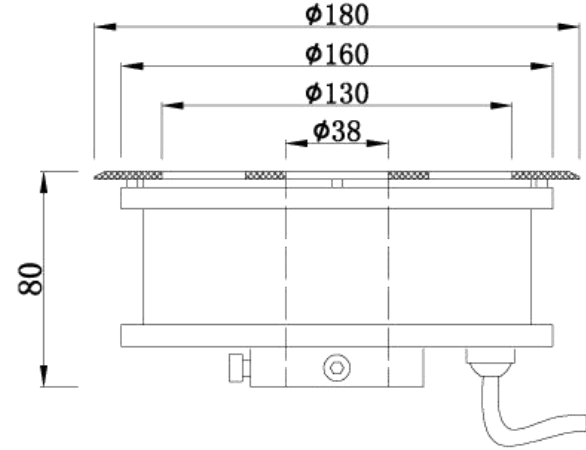

Model: 180ZMK

IP68

Housing: Aluminum body, SS panel.
Glass: Tempered glass T=8mm
Waterproof rubber cable with 1 meter
Middle hole: 38mm optional

Light color choose:

Color temperature:

- 3000K-3500 WW
- 4000K-5000K PW
- 6000-6500K CW

Life-span: 50000hrs
Led chip: Epistar/Cree
Waterproof constant driver
Non-dimmable

Power	Voltage
15*1w	24V/12V
18*1w	24V/12V