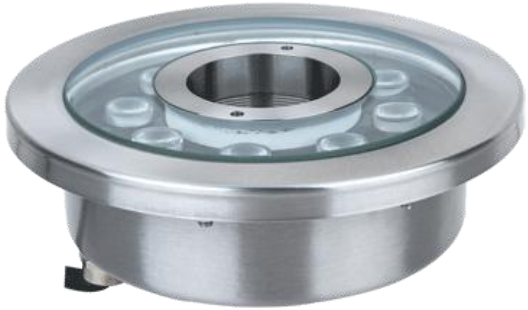

Model: 215GK

Housing: SUS 304#SS **IP68**

Glass: Tempered glass T=8mm

Waterproof rubber cable with 1 meter

Middle hole: 42mm/50mm/65mm/80 optional

Light color choose:

Color temperature:

- 3000K-3500 WW
- 4000K-5000K PW
- 6000-6500K CW

Life-span: 50000hrs
Led chip: Epistar/Cree
Waterproof constant driver
Non-dimmable

Power	Voltage
12*1w	24V/12V
15*1w	24V/12V
24*1W	24V/12V
30*1W	24V/12V