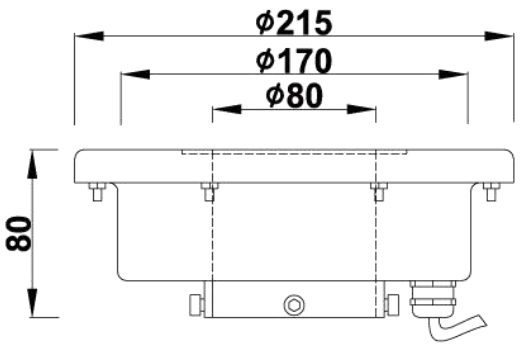

Model: 215GK

Housing: SUS 304#SS **IP68**

Glass: Tempered glass T=8mm

Waterproof rubber cable with 1 meter

Middle hole: 42mm/50mm/65mm/80 optional

Light color choose:

Color temperature:

- 3000K-3500 WW
- 4000K-5000K PW
- 6000-6500K CW

Life-span: 50000hrs
Led chip: Epistar/Cree
Waterproof constant driver
Non-dimmable

Power	Voltage
12*1w	24V/12V
15*1w	24V/12V
24*1W	24V/12V
30*1W	24V/12V