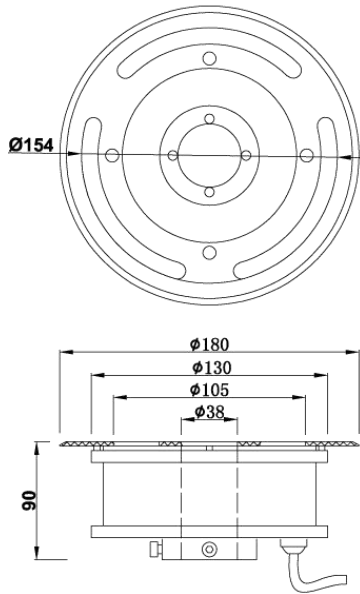

Model: 180ZMKH

IP68

Light color choose:

Color temperature:

- 3000K-3500 WW
- 4000K-5000K PW
- 6000-6500K CW

Life-span: 50000hrs
Led chip: Epistar/Cree
Waterproof constant driver
Non-dimmable

Housing: Aluminum body, SS panel.
Glass: Tempered glass T=8mm
Waterproof rubber cable with 1 meter
Middle hole: 38mm

Power	Voltage
6*1w	24V/12V
9*1w	24V/12V