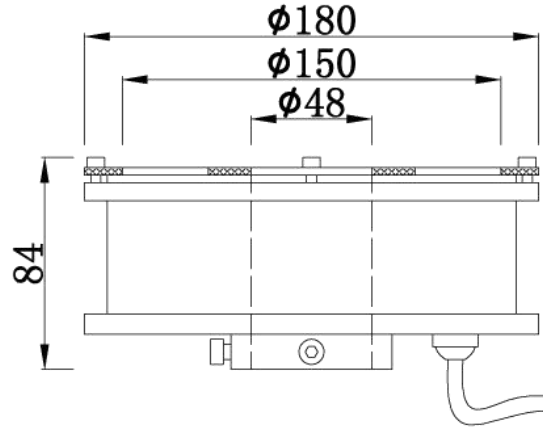

Model: 180ZK

IP68

Housing: Aluminum body, SS panel.
Glass: Tempered glass T=8mm
Waterproof rubber cable with 1 meter
Middle hole: 48mm

Light color choose:

Color temperature:

3000K-3500 WW
4000K-5000K PW
6000-6500K CW

Life-span: 50000hrs
Led chip: Epistar/Cree
Waterproof constant driver
Non-dimmable

Power	Voltage
9*1w	24V/12V
12*1w	24V/12V
15*1W	24V/12V

Model: 200ZK

IP68