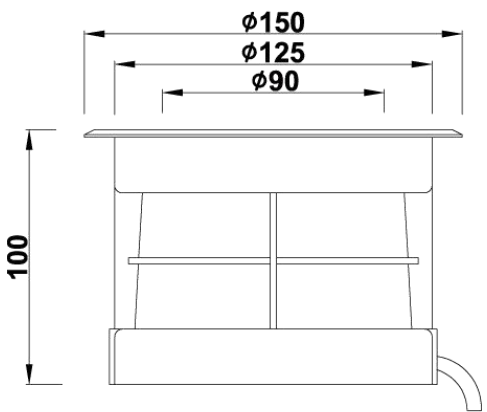

Model: 150ZMS

IP65

Housing: Aluminum body, SS panel.
Plastic embedded part
Glass: Tempered glass T=8mm
Waterproof rubber cable with 1 meter

Light color choose:

Color temperature:

- 3000K-3500 WW
- 4000K-5000K PW
- 6000-6500K CW

Life-span: 50000hrs
Led chip: Epistar/Cree
Waterproof constant driver
Non-dimmable

Power	Voltage
5*1w	24V/12V
6*1W	24V/12V