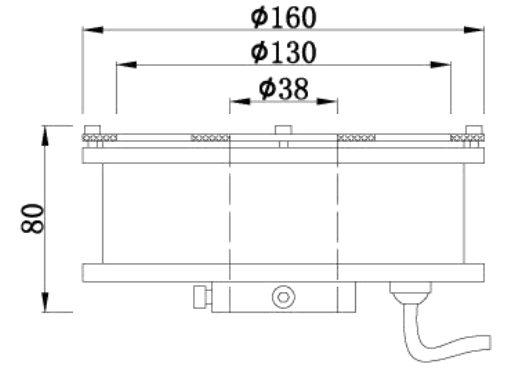

Housing: Aluminum body, SS panel.
Glass: Tempered glass T=8mm
Waterproof rubber cable with 1 meter
Middle hole: 80mm optional

Light color choose:

Color temperature:

3000K-3500 WW
4000K-5000K PW
6000-6500K CW

Life-span: 50000hrs
Led chip: Epistar/Cree
Waterproof constant driver
Non-dimmable

Power	Voltage
6*1w	24V/12V
9*1w	24V/12V
12*1w	24V/12V