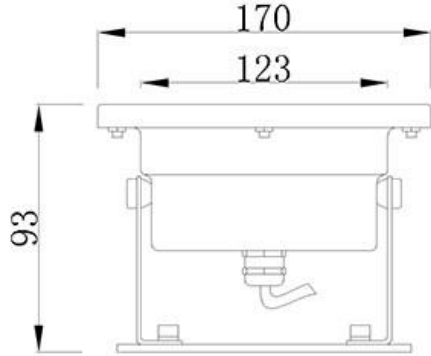

Model: 170G

IP68

Housing: SUS 304#SS
Glass: Tempered glass T=8mm
Waterproof rubber cable with 1 meter

Light color choose:

Color temperature:

3000K-3500 WW
4000K-5000K PW
6000-6500K CW

Life-span: 50000hrs
Led chip: Epistar/Cree
Waterproof constant driver
Non-dimmable

Power	Voltage
12*1w	24V/12V
15*1w	24V/12V
18*1w	24V/12V
9*3w	24V DC/AC

Model: 190G

IP68