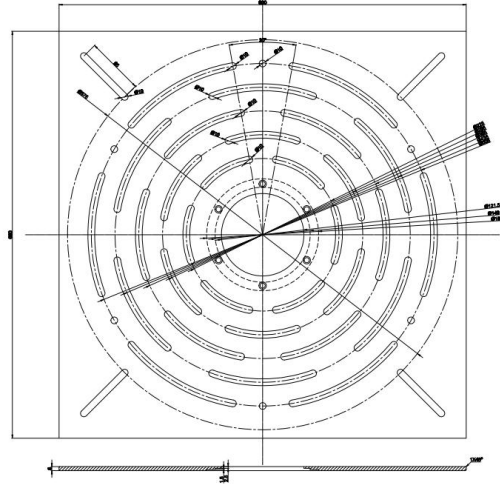

IP68

Housing: SUS 304#SS, Aluminum heat sink Light color choose:
Glass: Tempered glass T=8mm
Waterproof rubber cable with 1 meter
Size: Dia: 600*600mm

Color temperture:

3000K-3500 WW
4000K-5000K PW
6000-6500K CW

Life-span: 50000hrs
Led chip: Epistar/Cree
Waterproof constant driver
Non-dimmable

Power	Voltage
9*1w	24V/12V
12*1w	24V/12V
9*3w	24V/12V