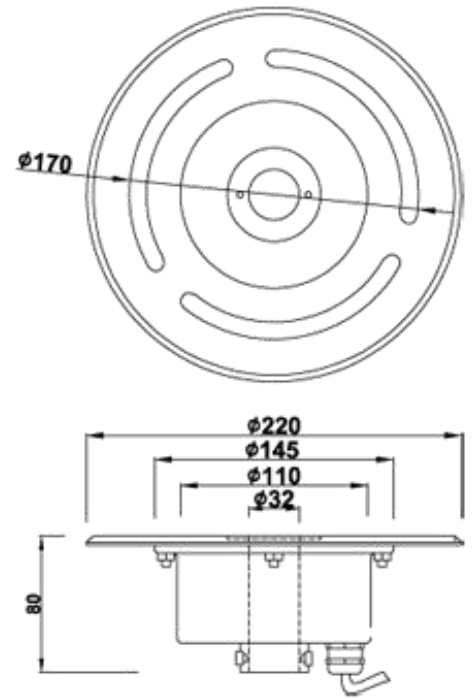

Light color choose:

Color temperature:

3000K-3500 WW
4000K-5000K PW
6000-6500K CW

Life-span: 50000hrs
Led chip: Epistar/Cree
Waterproof constant driver
Non-dimmable

Power	Voltage
6*1w	24V/12V
9*1w	24V/12V
6*3W	24V/12V