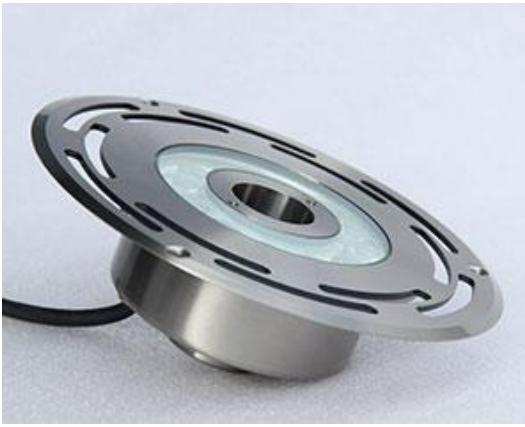

Housing: SUS 304# Cast SS
Glass: Tempered glass T=8mm
Waterproof rubber cable with 1 meter
Middle: 40mm

Light color choose:

Color temperature:
3000K-3500 WW
4000K-5000K PW
6000-6500K CW

Life-span: 50000hrs
Led chip: Epistar/Cree
Waterproof constant driver
Non-dimmable

Power	Voltage
6*1w	24V/12V
9*1w	24V/12V
12*1w	24V/12V