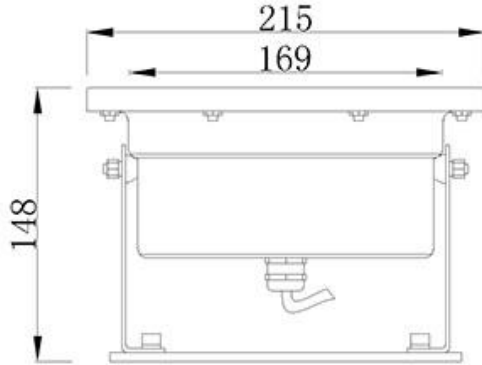

Model: 215G

IP68

Housing: SUS 304#SS
Glass: Tempered glass T=8mm
Waterproof rubber cable with 1 meter

Light color choose:

Color temperature:

3000K-3500 WW
4000K-5000K PW
6000-6500K CW

Life-span: 50000hrs
Led chip: Epistar/Cree
Waterproof constant driver
Non-dimmable

Power	Voltage
12*1w	24V/12V
18*1w	24V/12V
24*1w	24V/12V
30*1w	24V DC/AC

Model: 250G

IP68