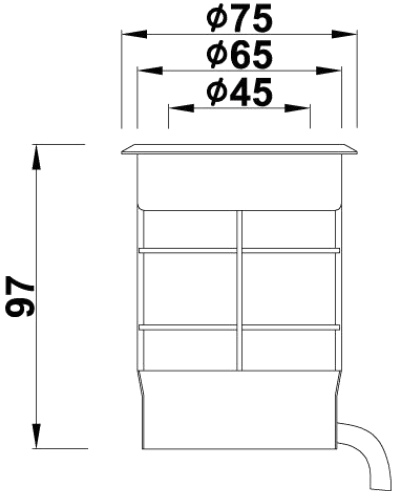

Model: 75GM

IP68

Housing: SUS 304# SS
Glass: Tempered glass T=8mm
Waterproof rubber cable with 1 meter

Light color choose:

Color temperature:

- 3000K-3500 WW
- 4000K-5000K PW
- 6000-6500K CW

Life-span: 50000hrs
Led chip: Epistar/Cree
Waterproof constant driver
Non-dimmable

Power	Voltage
3*1w	24V/12V

Model: 100GM

IP68