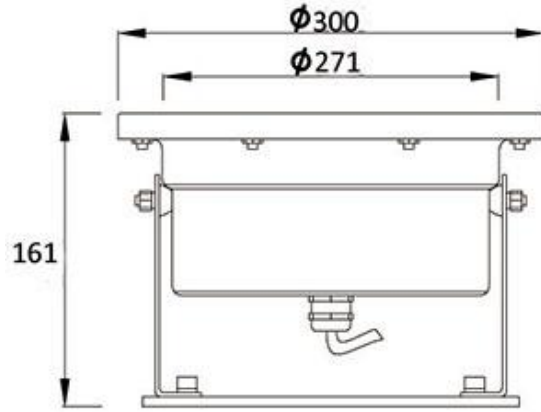

Model: 300G

IP68

Housing: SUS 304#SS
Glass: Tempered glass T=8mm
Waterproof rubber cable with 1 meter

Light color choose:

Color temperature:

3000K-3500 WW
4000K-5000K PW
6000-6500K CW

Life-span: 50000hrs
Led chip: Epistar/Cree
Waterproof constant driver
Non-dimmable

Power	Voltage
54*1w	24V/12V
72*1w	24V/12V
48*3w	24V/12V
54*3w	24V DC/AC

Model: 390G

IP68