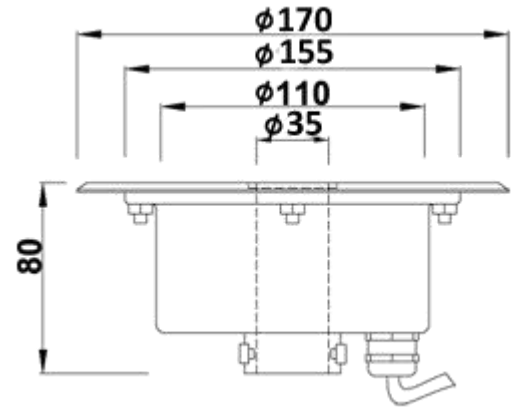

Model: 170GMK

IP68

Housing: SUS 304#SS
Glass: Tempered glass T=8mm
Waterproof rubber cable with 1 meter
Middle hole: 35mm

Light color choose:

Color temperature:

3000K-3500 WW
4000K-5000K PW
6000-6500K CW

Life-span: 50000hrs
Led chip: Epistar/Cree
Waterproof constant driver
Non-dimmable

Power	Voltage
6*1w	24V/12V
9*1w	24V/12V
6*3W	24V/12V