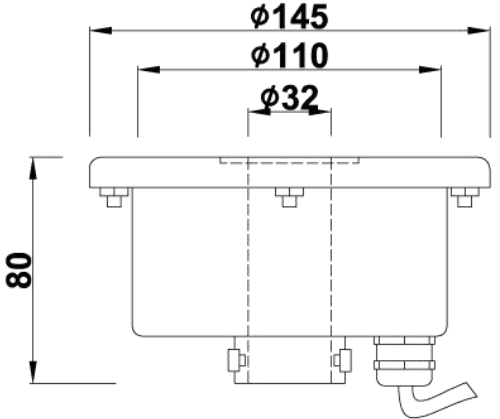

Model: 145GK

IP68

Housing: SUS 304#SS
Glass: Tempered glass T=8mm
Waterproof rubber cable with 1 meter
Middle hole: 25mm/32mm optional

Light color choose:

Color temperature:

- 3000K-3500 WW
- 4000K-5000K PW
- 6000-6500K CW

Life-span: 50000hrs
Led chip: Epistar/Cree
Waterproof constant driver
Non-dimmable

Power	Voltage
6*1w	24V/12V
9*1w	24V/12V