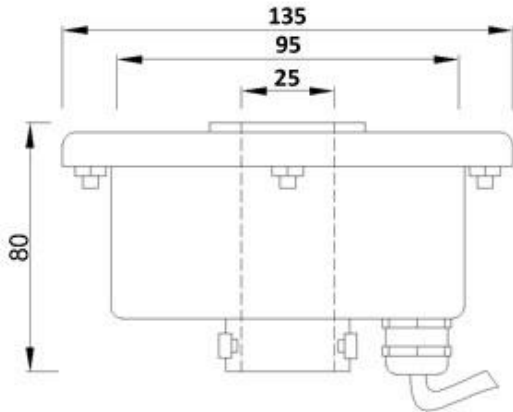

Model: 135GK

IP68

Housing: SUS 304#SS
Glass: Tempered glass T=8mm
Waterproof rubber cable with 1 meter
Middle hole: 25mm

Light color choose:

Color temperature:

- 3000K-3500 WW
- 4000K-5000K PW
- 6000-6500K CW

Life-span: 50000hrs
Led chip: Epistar/Cree
Waterproof constant driver
Non-dimmable

Power	Voltage
3*1w	24V/12V
6*1w	24V/12V