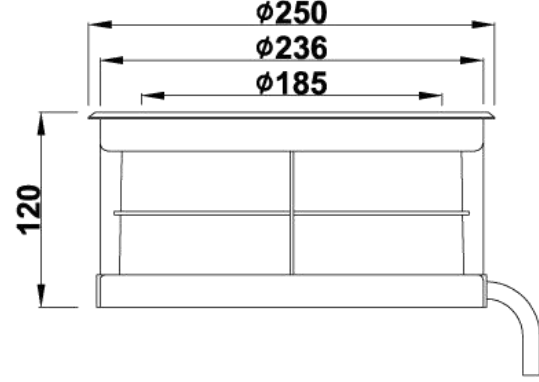

Model: 250ZMS

IP65

Housing: Aluminum body, SS panel.  
 Plastic embedded part  
 Glass: Tempered glass T=8mm  
 Waterproof rubber cable with 1 meter

Light color choose:  

Power	Voltage
18*1w	24V/12V
24*1W	24V/12V
30*1W	24V/12V
36*1W	24V/12V