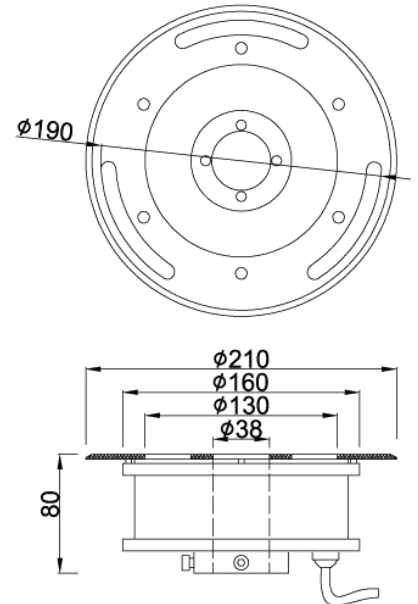

Model: 210ZMKH

IP68

Light color choose:

Color temperature:

- 3000K-3500 WW
- 4000K-5000K PW
- 6000-6500K CW

Life-span: 50000hrs
Led chip: Epistar/Cree
Waterproof constant driver
Non-dimmable

Housing: Aluminum body, SS panel.
Glass: Tempered glass T=8mm
Waterproof rubber cable with 1 meter
Middle hole: 38mm optional

Power	Voltage
9*1w	24V/12V
12*1w	24V/12V
9*3W	24V/12V