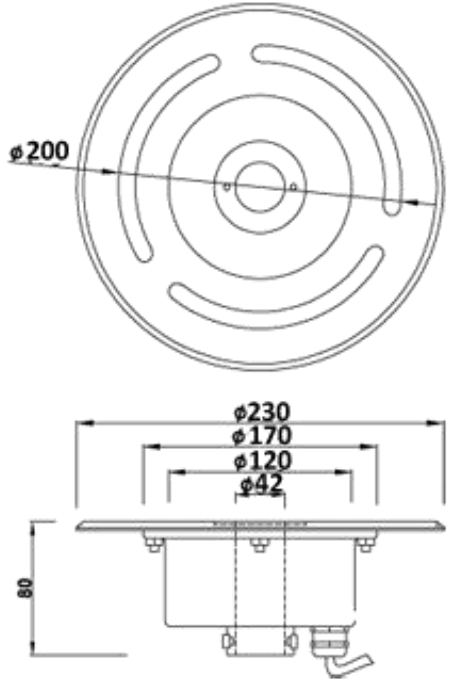

Light color choose:

Color temperature:

3000K-3500 WW
4000K-5000K PW
6000-6500K CW

Life-span: 50000hrs
Led chip: Epistar/Cree
Waterproof constant driver
Non-dimmable

Power	Voltage
9*1w	24V/12V
12*1w	24V/12V
9*3W	24V/12V