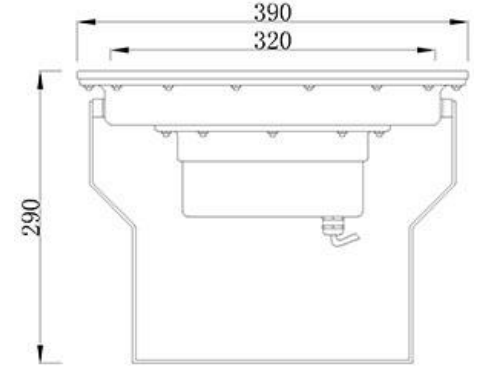

Power	Voltage
54*1w	24V/12V
72*1w	24V/12V
48*3w	24V/12V
54*3w	24V DC/AC

Model: 390G

IP68

Housing: SUS 304#SS  
Glass: Tempered glass T=8mm  
Waterproof rubber cable with 1 meter

Light color choose:

**Color temperature:**