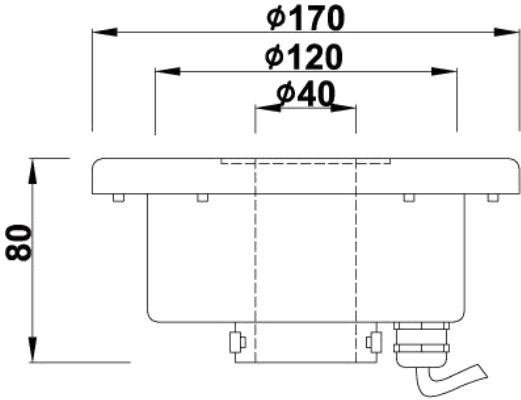

Model: 170GK

IP68

Housing: SUS 304#SS
Glass: Tempered glass T=8mm
Waterproof rubber cable with 1 meter
Middle hole: 42mm/50mm optional

Light color choose:

Color temperature:
3000K-3500 WW
4000K-5000K PW
6000-6500K CW

Life-span: 50000hrs
Led chip: Epistar/Cree
Waterproof constant driver
Non-dimmable

Power	Voltage
6*1w	24V/12V
9*1w	24V/12V
12*1W	24V/12V