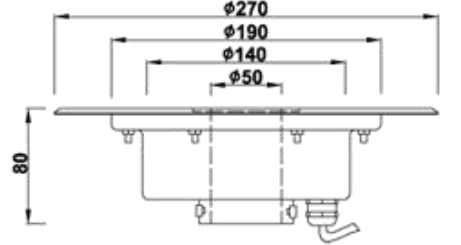

Light color choose:

Color temperature:

3000K-3500 WW
4000K-5000K PW
6000-6500K CW

Life-span: 50000hrs
Led chip: Epistar/Cree
Waterproof constant driver
Non-dimmable