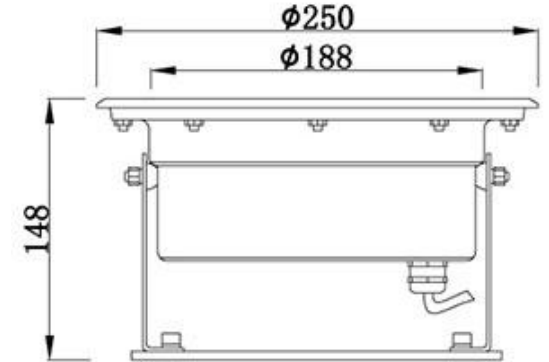

Power	Voltage
12*1w	24V/12V
18*1w	24V/12V
24*1w	24V/12V
30*1w	24V DC/AC

Model: 250G

IP68

Housing: SUS 304#SS  
Glass: Tempered glass T=8mm  
Waterproof rubber cable with 1 meter

Light color choose:

**Color temperature:**