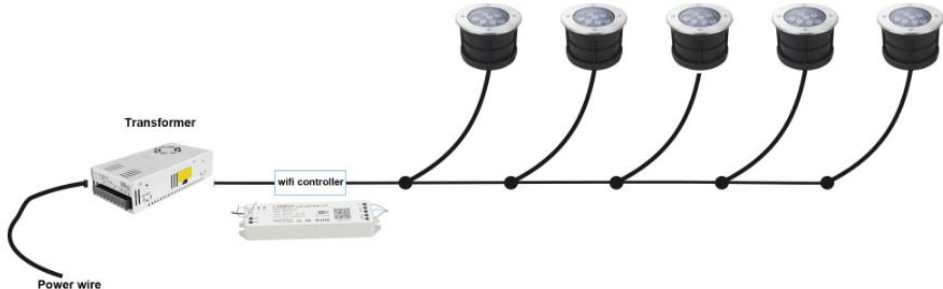

LED地埋灯安装方式
The Installation of LED Underground Light