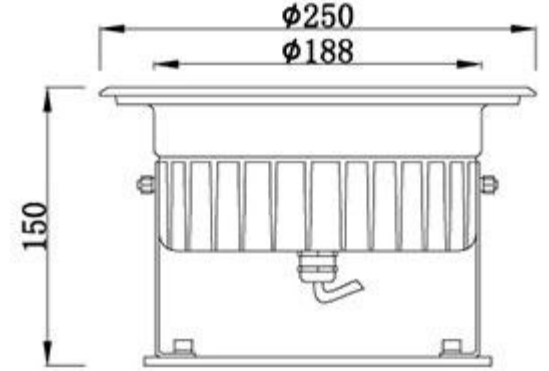

Housing: SUS 304#SS, Aluminum heat sink Light color choose:
Glass: Tempered glass T=8mm
Waterproof rubber cable with 1 meter

Color temperature:

3000K-3500 WW
4000K-5000K PW
6000-6500K CW

Life-span: 50000hrs
Led chip: Epistar/Cree
Waterproof constant driver
Non-dimmable

Power	Voltage
36*1w	24V/12V
45*1w	24V/12V
24*3w	24V/12V