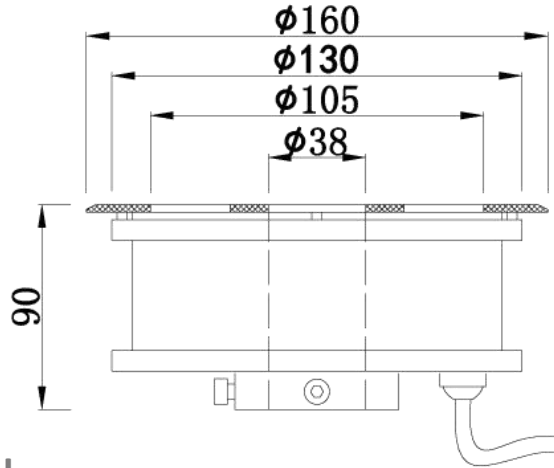

Model: 160ZMK

IP68

Housing: Aluminum body, SS panel.
Glass: Tempered glass T=8mm
Waterproof rubber cable with 1 meter
Middle hole: 38mm

Light color choose:

Color temperature:

- 3000K-3500 WW
- 4000K-5000K PW
- 6000-6500K CW

Life-span: 50000hrs
Led chip: Epistar/Cree
Waterproof constant driver
Non-dimmable

Power	Voltage
6*1w	24V/12V
9*1w	24V/12V