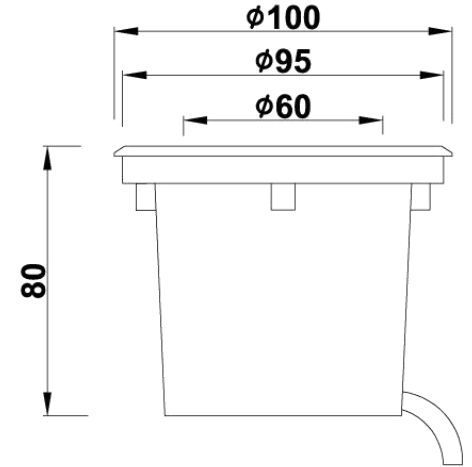

Model: 100ZM

IP65

Housing: : Aluminum body, SS panel.  
 Plastic embedded part  
 Glass: Tempered glass T=8mm  
 Waterproof rubber cable with 1 meter

Light color choose:

**Color temperature:**

- 3000K-3500 WW
- 4000K-5000K PW
- 6000-6500K CW