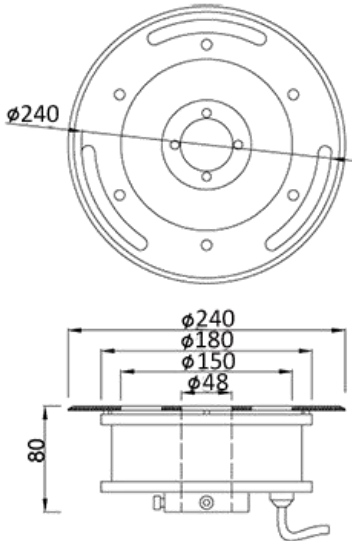

Model: 240ZMKH

IP68