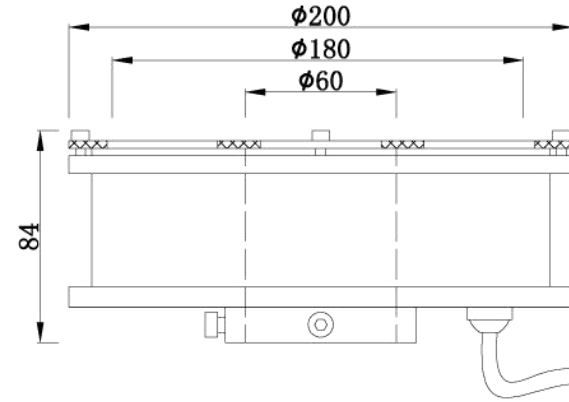

Housing: Aluminum body, SS panel.
Glass: Tempered glass T=8mm
Waterproof rubber cable with 1 meter
Middle hole: 60mm optional

Light color choose:

Color temperature:

3000K-3500 WW
4000K-5000K PW
6000-6500K CW

Life-span: 50000hrs
Led chip: Epistar/Cree
Waterproof constant driver
Non-dimmable

Power	Voltage
15*1w	24V/12V
18*1w	24V/12V