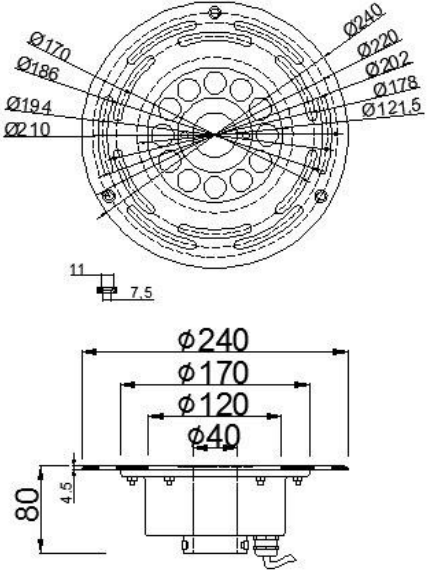

Housing: SUS 304# Cast SS
Glass: Tempered glass T=8mm
Waterproof rubber cable with 1 meter
Middle: 40mm

Light color choose:

Color temperature:
3000K-3500 WW
4000K-5000K PW
6000-6500K CW

Life-span: 50000hrs
Led chip: Epistar/Cree
Waterproof constant driver
Non-dimmable

Power	Voltage
6*1w	24V/12V
9*1w	24V/12V
12*1w	24V/12V