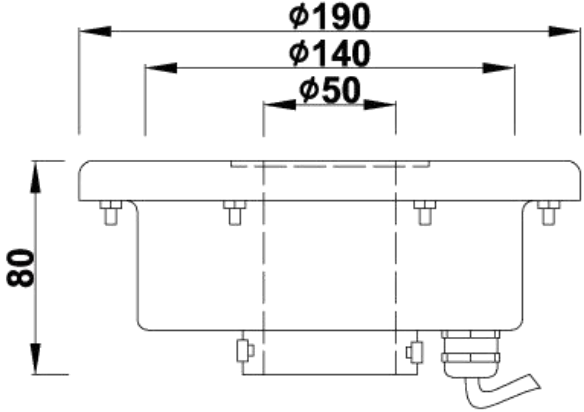

Model: 190GK

IP68

Housing: SUS 304#SS
Glass: Tempered glass T=8mm
Waterproof rubber cable with 1 meter
Middle hole: 42mm/50mm/65mm optional

Light color choose:

Color temperature:
3000K-3500 WW
4000K-5000K PW
6000-6500K CW

Life-span: 50000hrs
Led chip: Epistar/Cree
Waterproof constant driver
Non-dimmable

Power	Voltage
9*1w	24V/12V
12*1w	24V/12V
6*3w	24V/12V