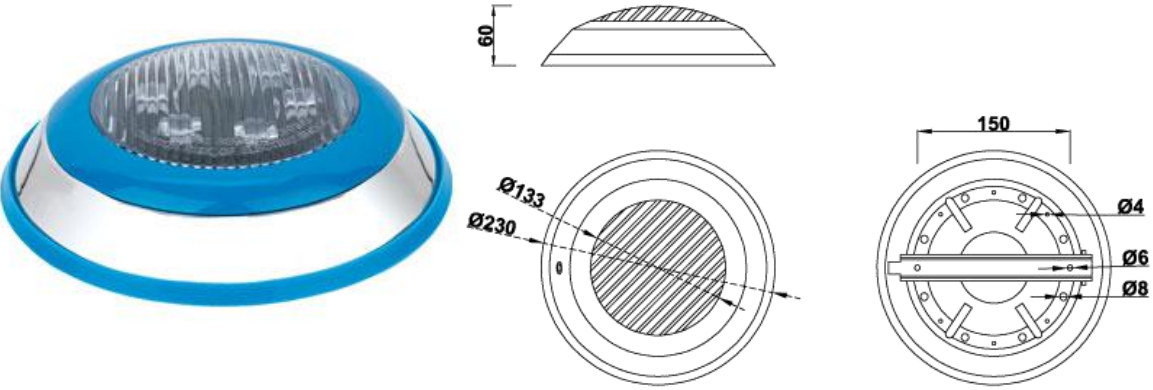

Model: 230G

IP68

Housing: SUS 304#SS body
Glass: Safe mask glass
Waterproof rubber cable with 1 meter

Light color choose:

Color temperature:

3000K-3500 WW
4000K-5000K PW
6000-6500K CW

Life-span: 50000hrs
Led chip: Epistar/Cree
Waterproof constant driver
Non-dimmable

Power	Voltage
6*1w	24V/12V
9*1w	24V/12V

Model: 300

IP68