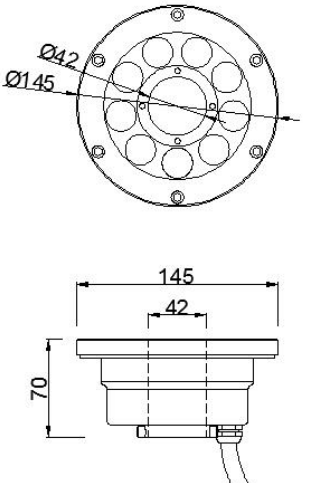

Model: 145GK-2

IP68

Housing: SUS 304# Cast SS
Glass: Tempered glass T=8mm
Waterproof rubber cable with 1 meter
Middle hole: 42mm

Light color choose:

Color temperature:
3000K-3500 WW
4000K-5000K PW
6000-6500K CW

Life-span: 50000hrs
Led chip: Epistar/Cree
Waterproof constant driver
Non-dimmable

Power	Voltage
6*1w	24V/12V
9*1w	24V/12V
6*3w	24V/12V

Model: 240GMKH

IP68