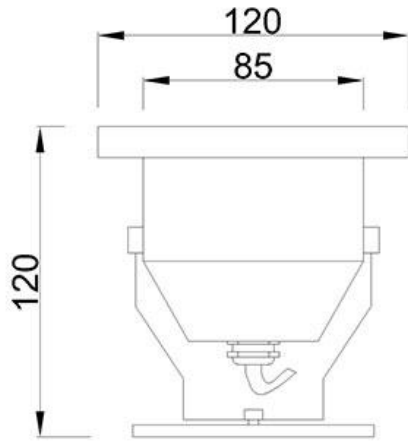

Model: 120G

IP68

Housing: SUS 304#SS

Glass: Tempered glass T=8mm

Waterproof rubber cable with 1 meter

Light color choose:

Color temperature:

3000K-3500 WW

4000K-5000K PW

6000-6500K CW

Life-span: 50000hrs

Led chip: Epistar/Cree

Waterproof constant driver

Non-dimmable

Power	Voltage
3*1w	24V/12V
5*1w	24V/12V
6*1w	24V/12V
3*3w	24V DC/AC

Model: 145G

IP68