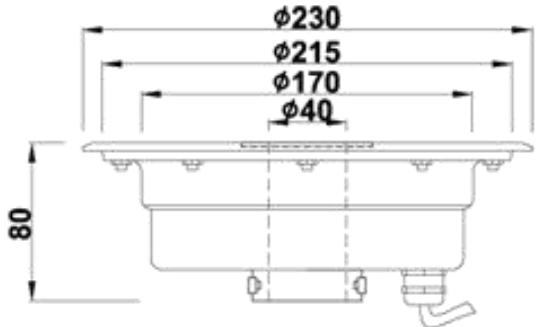

Model: 230GMK

IP68

Housing: SUS 304#SS
Glass: Tempered glass T=8mm
Waterproof rubber cable with 1 meter
Middle hole: 42mm/50mm/65mm
80mm optional

Light color choose:

Color temperature:

3000K-3500 WW
4000K-5000K PW
6000-6500K CW

Life-span: 50000hrs
Led chip: Epistar/Cree
Waterproof constant driver
Non-dimmable

Power	Voltage
12*1w	24V/12V
15*1w	24V/12V
12*3W	24V/12V