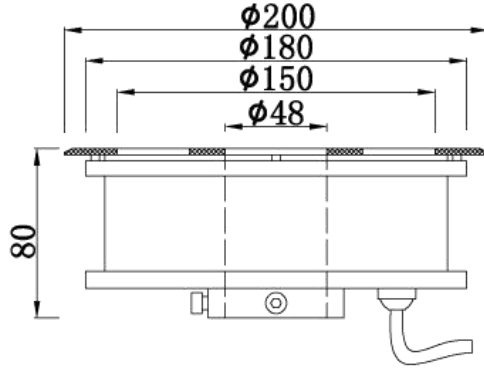

Model: 200ZMK

IP68

Housing: Aluminum body, SS panel.
Glass: Tempered glass T=8mm
Waterproof rubber cable with 1 meter
Middle hole: 48mm

Light color choose:

Color temperature:

3000K-3500 WW
4000K-5000K PW
6000-6500K CW

Life-span: 50000hrs
Led chip: Epistar/Cree
Waterproof constant driver
Non-dimmable

Power	Voltage
6*1w	24V/12V
9*1w	24V/12V
12*1W	24V/12V
15*1W	24V/12V

Model: 220ZMK

IP68