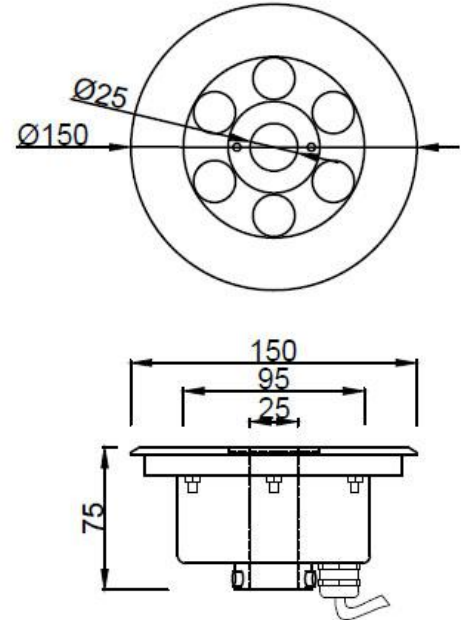

Model: 150GMK

IP68

Housing: SUS 304#SS
Glass: Tempered glass T=8mm
Waterproof rubber cable with 1 meter
Middle hole: 25mm

Light color choose:

Color temperature:

3000K-3500 WW
4000K-5000K PW
6000-6500K CW

Life-span: 50000hrs
Led chip: Epistar/Cree
Waterproof constant driver
Non-dimmable

Power	Voltage
3*1w	24V/12V
6*1w	24V/12V