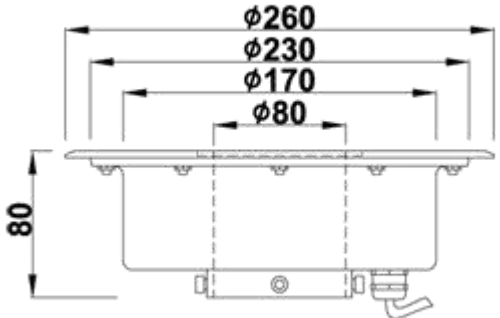

Model: 260GMK

IP68

Housing: SUS 304#SS
Glass: Tempered glass T=8mm
Waterproof rubber cable with 1 meter
Middle hole: 65mm/80mm optional

Light color choose:

Color temperature:

3000K-3500 WW
4000K-5000K PW
6000-6500K CW

Life-span: 50000hrs
Led chip: Epistar/Cree
Waterproof constant driver
Non-dimmable

Power	Voltage
24*1w	24V/12V
18*3w	24V/12V