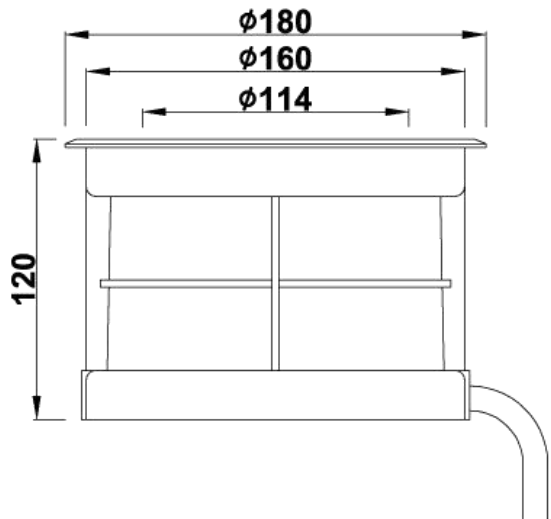

Model: 180ZMS

IP65

Housing: Aluminum body, SS panel.  
 Plastic embedded part  
 Glass: Tempered glass T=8mm  
 Waterproof rubber cable with 1 meter

Light color choose:

Color temperature:

- 3000K-3500 WW
- 4000K-5000K PW
- 6000-6500K CW