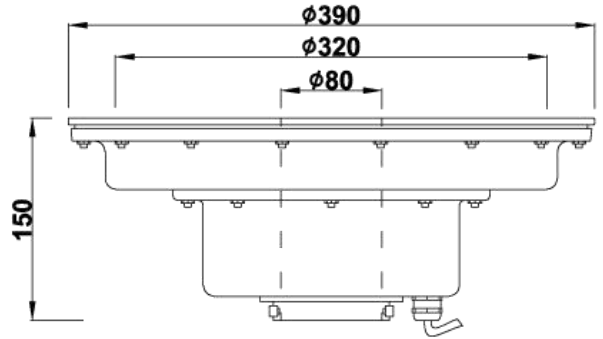

Model: 390GK

Housing: SUS 304#SS **IP68**

Glass: Tempered glass T=8mm

Waterproof rubber cable with 1 meter

Middle hole: 80mm optional

Light color choose:

Color temperature:

- 3000K-3500 WW
- 4000K-5000K PW
- 6000-6500K CW

Life-span: 50000hrs
Led chip: Epistar/Cree
Waterproof constant driver
Non-dimmable

Power	Voltage
84*1w	24V/12V
60*3w	24V/12V