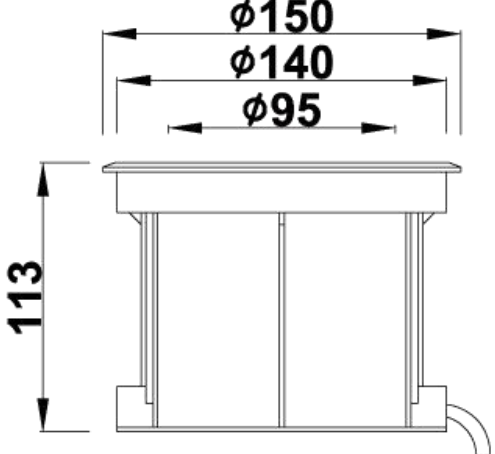

Model: 150GM

IP68

Housing: SUS 304# SS
Glass: Tempered glass T=8mm
Waterproof rubber cable with 1 meter

Light color choose:

Color temperature:
3000K-3500 WW
4000K-5000K PW
6000-6500K CW

Life-span: 50000hrs
Led chip: Epistar/Cree
Waterproof constant driver
Non-dimmable

Power	Voltage
5*1w	24V/12V
6*1w	24V/12V