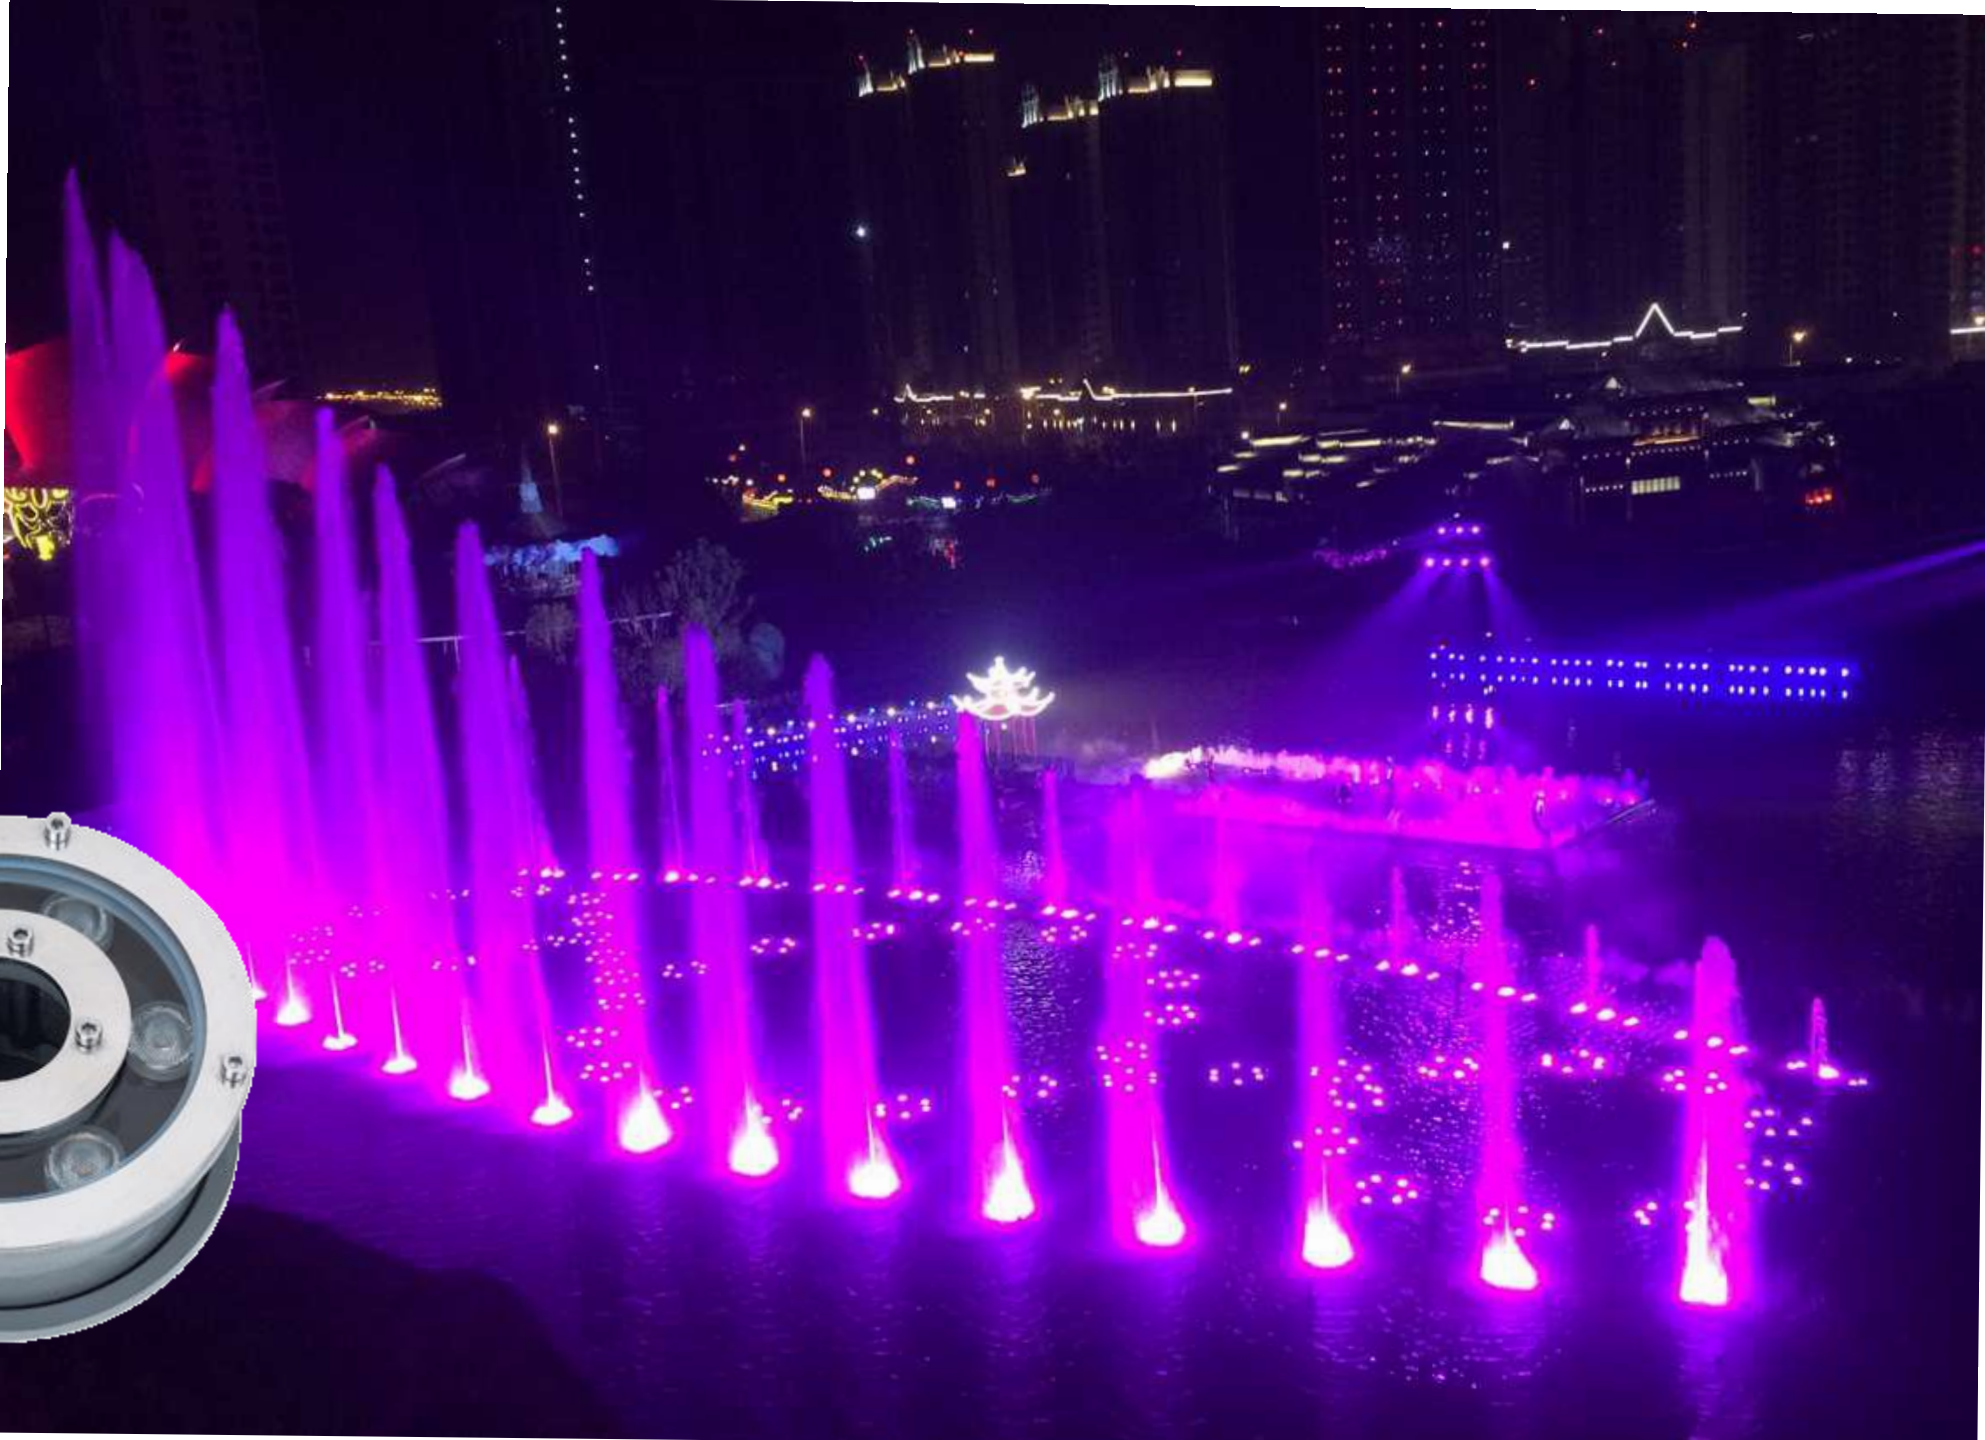

ALUMINUM LED FOUNTAIN LIGHT