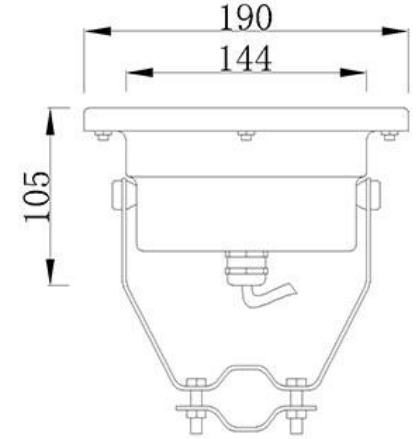

Power	Voltage
12*1w	24V/12V
15*1w	24V/12V
18*1w	24V/12V
9*3w	24V DC/AC

Model: 190G

IP68

Housing: SUS 304#SS  
Glass: Tempered glass T=8mm  
Waterproof rubber cable with 1 meter

Light color choose:

**Color temperature:**