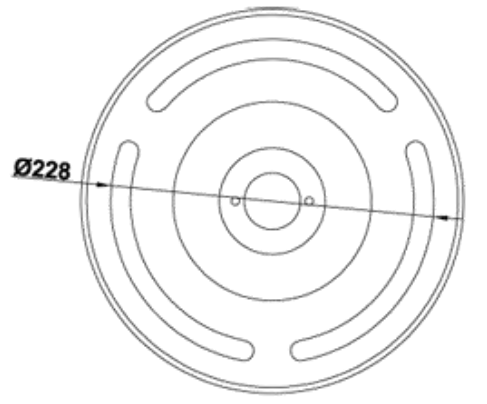

Light color choose:

Color temperature:

3000K-3500 WW
4000K-5000K PW
6000-6500K CW

Life-span: 50000hrs
Led chip: Epistar/Cree
Waterproof constant driver
Non-dimmable