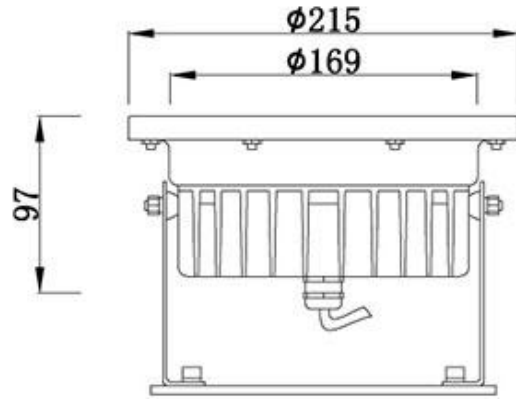

Model: 215GS

IP68

Housing: SUS 304#SS, Aluminum heat sink Light color choose:
Glass: Tempered glass T=8mm
Waterproof rubber cable with 1 meter

Color temperature:

3000K-3500 WW
4000K-5000K PW
6000-6500K CW

Life-span: 50000hrs
Led chip: Epistar/Cree
Waterproof constant driver
Non-dimmable

Power	Voltage
24*1w	24V/12V
30*1w	24V/12V
18*3w	24V/12V

Model: 250GS

IP68