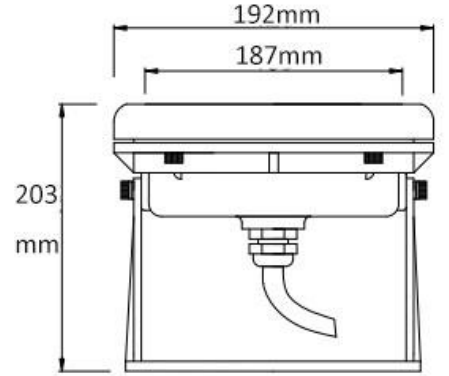

Model: 192G

IP68