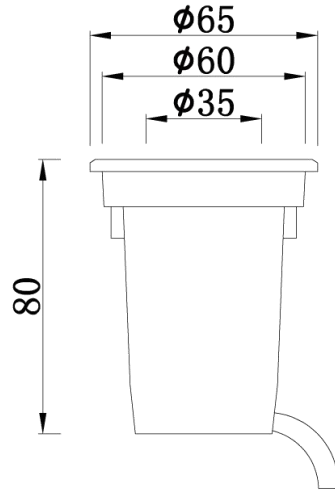

Model: 65ZM

IP65

Housing: Aluminum body, SS panel.
Plastic embedded part
Glass: Tempered glass T=8mm
Waterproof rubber cable with 1 meter

Light color choose:

Color temperature:

- 3000K-3500 WW
- 4000K-5000K PW
- 6000-6500K CW

Life-span: 50000hrs
Led chip: Epistar/Cree
Waterproof constant driver
Non-dimmable

Power	Voltage
1*1w	24V/12V