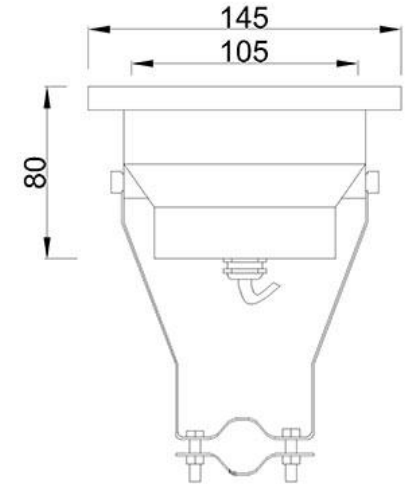

Model: 145G

IP68

Housing: SUS 304#SS

Glass: Tempered glass T=8mm

Waterproof rubber cable with 1 meter

Light color choose:

**Color temperature:**

3000K-3500 WW