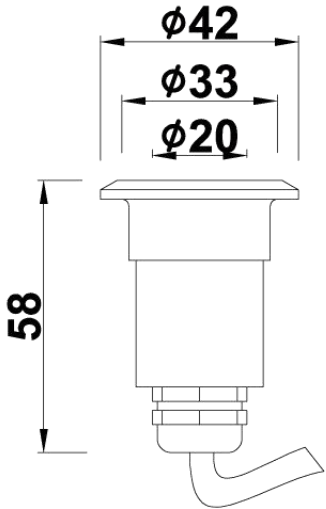

IP68

Housing: SUS 304# SS
Glass: Tempered glass T=8mm
Waterproof rubber cable with 1 meter

Light color choose:

Color temperature:

- 3000K-3500 WW
- 4000K-5000K PW
- 6000-6500K CW

Life-span: 50000hrs
Led chip: Epistar/Cree
Waterproof constant driver
Non-dimmable

Power	Voltage
1*1w	24V/12V
1*3w	24V/12V

Model: 52GM