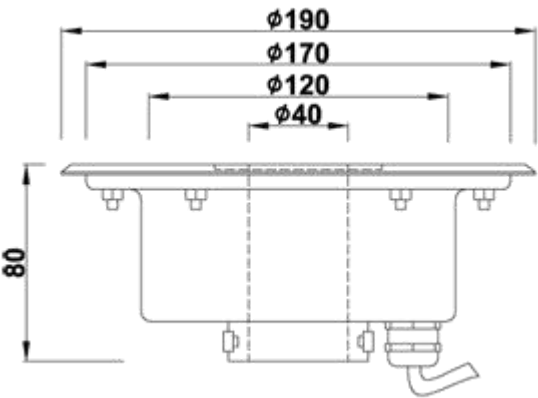

Model: 190GMK

IP68

Housing: SUS 304#SS
Glass: Tempered glass T=8mm
Waterproof rubber cable with 1 meter
Middle hole: 42mm/50mm optional

Light color choose:

Color temperature:

3000K-3500 WW
4000K-5000K PW
6000-6500K CW

Life-span: 50000hrs
Led chip: Epistar/Cree
Waterproof constant driver
Non-dimmable

Power	Voltage
6*1w	24V/12V
9*1w	24V/12V
12*1W	24V/12V