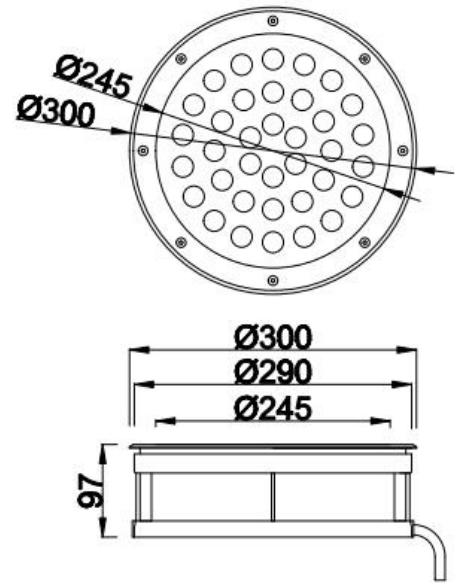

IP65

Housing: Aluminum body, SS panel.
Plastic embedded part
Glass: Tempered glass T=8mm
Waterproof rubber cable with 1 meter

Light color choose:

Color temperature:
3000K-3500 WW
4000K-5000K PW
6000-6500K CW

Life-span: 50000hrs
Led chip: Epistar/Cree
Waterproof constant driver
Non-dimmable

Power	Voltage
12*1w	24V/12V
15*1W	24V/12V
18*1W	24V/12V

Model: D004