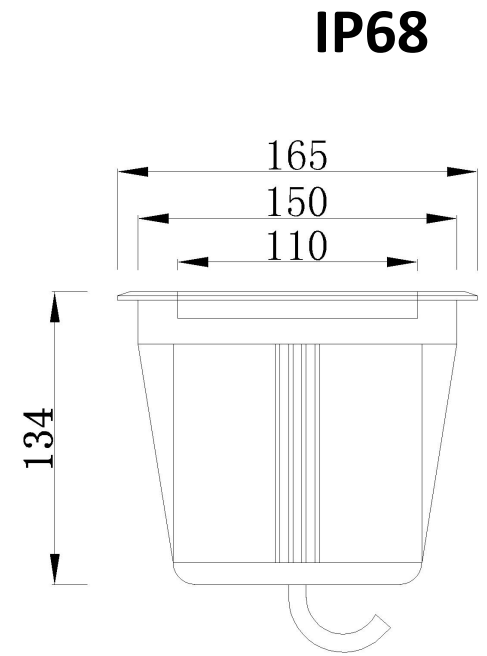

Model: 165GM

Housing: SUS 304# SS
Glass: Tempered glass T=8mm
Waterproof rubber cable with 1 meter

Light color choose:

Power	Voltage
6*1w	24V/12V
9*1w	24V/12V
12*1w	24V/12V

Color temperature:
3000K-3500 WW
4000K-5000K PW
6000-6500K CW

Life-span: 50000hrs
Led chip: Epistar/Cree
Waterproof constant driver
Non-dimmable