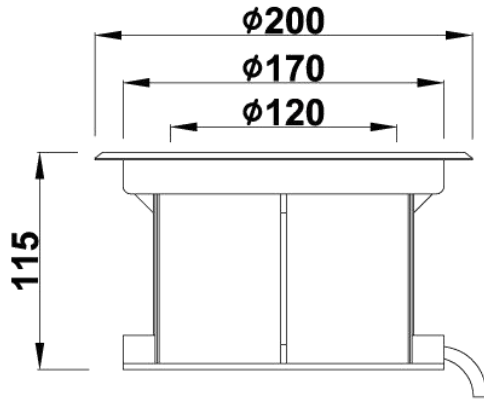

Model: 200GM

IP68

Housing: SUS 304# SS

Glass: Tempered glass T=8mm

Waterproof rubber cable with 1 meter

Light color choose:

Color temperature:

3000K-3500 WW

4000K-5000K PW

6000-6500K CW

Life-span: 50000hrs

Led chip: Epistar/Cree

Waterproof constant driver

Non-dimmable

Power	Voltage
12*1w	24V/12V
15*1w	24V/12V
18*1w	24V/12V

Model: 220GM

IP68