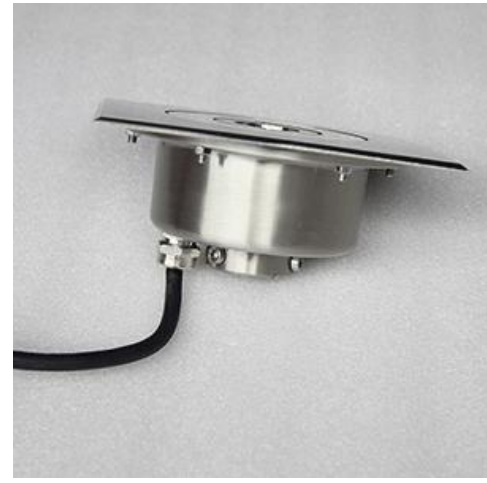

Life-span: 50000hrs  
Led chip: Epistar/Cree  
Waterproof constant driver  
Non-dimmable

Power	Voltage
6*1w	24V/12V
9*1w	24V/12V
12*1w	24V/12V

Model: 170SGMK

IP68

Housing: SUS 304# SS  
Glass: Tempered glass T=8mm  
Waterproof rubber cable with 1 meter