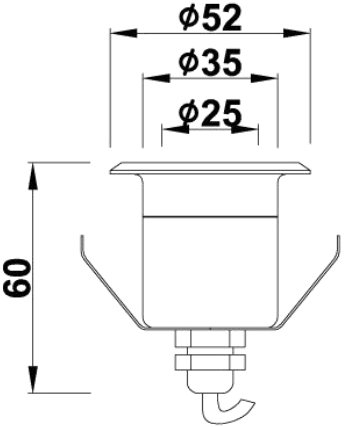

Model: 42GM

IP68

Housing: SUS 304# SS
Glass: Tempered glass T=8mm
Waterproof rubber cable with 1 meter

Light color choose:

Color temperature:

- 3000K-3500 WW
- 4000K-5000K PW
- 6000-6500K CW

Life-span: 50000hrs
Led chip: Epistar/Cree
Waterproof constant driver
Non-dimmable

Power	Voltage
1*1w	24V/12V
1*3w	24V/12V

Model: 52GM

IP68

Housing: SUS 304# SS
Glass: Tempered glass T=8mm
Waterproof rubber cable with 1 meter

Light color choose:

Color temperature:

- 3000K-3500 WW
- 4000K-5000K PW
- 6000-6500K CW

Life-span: 50000hrs
Led chip: Epistar/Cree
Waterproof constant driver
Non-dimmable

Power	Voltage
1*1w	24V/12V
1*3w	24V/12V