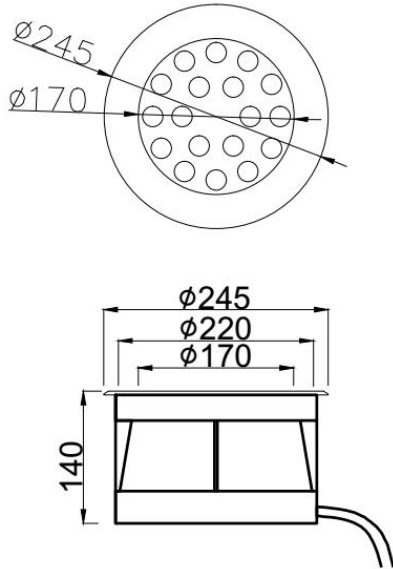

Model: 245GM

IP68

Housing: SUS 304# SS
Glass: Tempered glass T=8mm
Waterproof rubber cable with 1 meter

Light color choose:

Color temperature:
3000K-3500 WW
4000K-5000K PW
6000-6500K CW

Life-span: 50000hrs
Led chip: Epistar/Cree
Waterproof constant driver
Non-dimmable

Power	Voltage
12*1w	24V/12V
15*1w	24V/12V
18*1w	24V/12V