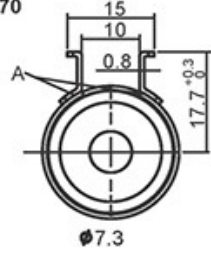

A-1130 Single Ø4.4
(0.17)

A-1170

A-1125 QFP 10×10
(0.39×0.39)

A-1126 QFP 14×14
(0.55×0.55)

Energy Power Save CO.,LTD.

442/2 Chan Road, Thungwatdon Sathron Bangkok Thailand 10120

Www.siamenergysaving.com Email : sale@siamenergysaving.com