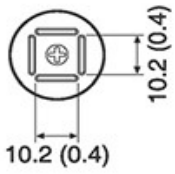

A-1130 Single Ø4.4
(0.17)

A-1170

A-1125 QFP 10×10
(0.39×0.39)

A-1126 QFP 14×14
(0.55×0.55)

Energy Power Save CO.,LTD.

442/2 Chan Road, Thungwatdon Sathron Bangkok Thailand 10120

Www.siamenergysaving.com Email : sale@siamenergysaving.com