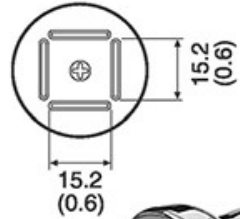

A-1130 Single Ø4.4
(0.17)

A-1170

A-1125 QFP 10×10
(0.39×0.39)

A-1126 QFP 14×14
(0.55×0.55)

Energy Power Save CO.,LTD.

442/2 Chan Road, Thungwatdon Sathron Bangkok Thailand 10120

Www.siamenergysaving.com Email : sale@siamenergysaving.com