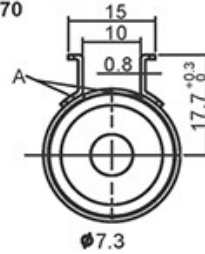

## A-11 Nozzles Series Option

A-1130 Single Ø4.4  
(0.17)

A-1170

A-1125 QFP 10×10  
(0.39×0.39)

A-1126 QFP 14×14  
(0.55×0.55)

Energy Power Save CO.,LTD.

442/2 Chan Road, Thungwatdon Sathron Bangkok Thailand 10120