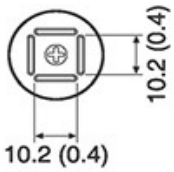

## A-11 Nozzles Series Option

A-1130 Single Ø4.4  
(0.17)

A-1170

A-1125 QFP 10×10  
(0.39×0.39)

A-1126 QFP 14×14  
(0.55×0.55)

Energy Power Save CO.,LTD.

442/2 Chan Road, Thungwatdon Sathron Bangkok Thailand 10120