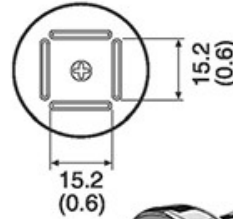

## A-11 Nozzles Series Option

A-1130 Single Ø4.4  
(0.17)

A-1170

A-1125 QFP 10×10  
(0.39×0.39)

A-1126 QFP 14×14  
(0.55×0.55)

Energy Power Save CO.,LTD.

442/2 Chan Road, Thungwatdon Sathron Bangkok Thailand 10120