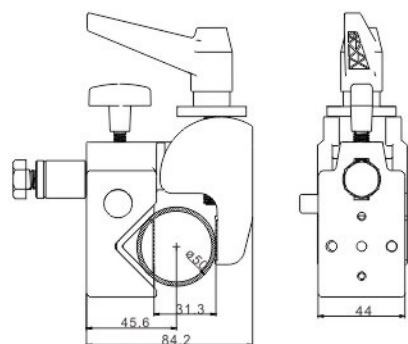

料号: CJS5019
载重: 15kg
材质: ADC12
适用管径: 30-51mm
单重: 0.5kg
表面颜色: 电著黑

Super Clamp

Code Number: CJS5019   Black
Material: ADC12
SWL: 15kg
Tube: 30-51mm
Kg: 0.5kg

Axis material can be changed to copper