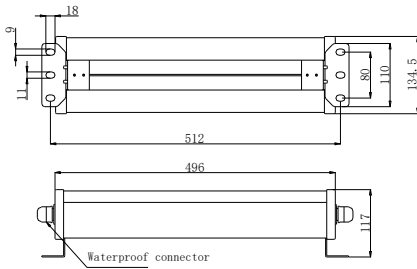

Mounting size (unit: mm)

Wiring diagram

Light distribution curve

Application

Application

Specially designed as the lighting system for the cabin room of the large-scale port cranes (RTG, RMG, QC, STS); Also can be in a bad environment of auxiliary lighting (waterproof, anti-corrosion, shock fields).

Specification

Operating voltage	AC100V-240V	Frequency	50Hz ~ 60Hz
Power consumption	50W	LED life	≥50,000 hrs
Color temperature	5500K-6000K	color rendering index	Ra>70
Luminous flux	4000lm		
Working temperature	Emergency temperature: -40°C ~ +50°C	Relative humidity	10% - 95% (no coagulation)
		IP Protection	IP54
storage temperature	-40°C ~ +70°C	Material	Housing: PC Base: aluminium alloy
weight	2.2 KG		

Operation and installation

- Check whether the power supply complies with rated voltage of the light.
- Secure the light on a smooth surface which has enough strength using M8 or M10 screws.
- With M25 cable gland(other can be customized), connect the power through it.
- Power cable wiring diagram see left side