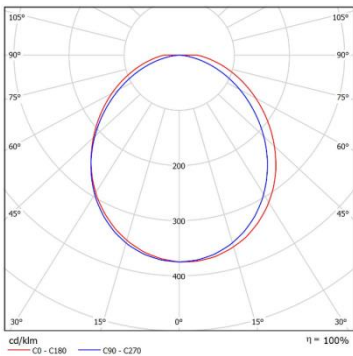

Mounting size (unit: mm)

Wiring diagram

Light distribution curve

Application

Application

Specially designed as the lighting system for the cabin room of the large-scale port cranes (RTG, RMG, QC, STS); Also can be in a bad environment of auxiliary lighting (waterproof, anti-corrosion, shock fields).