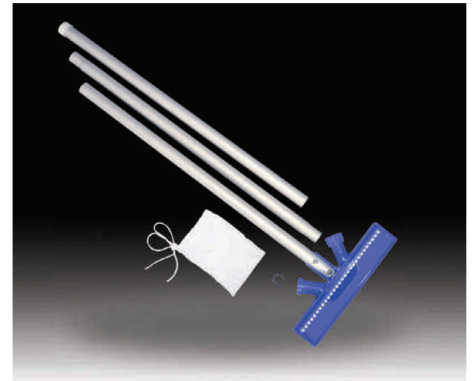

## Venturi Vacuum

Code: 88050305  
Model No: CE303  
Description: Venturi Vacuum Head with 3 x 0.6M Pole

## Hand Skimmer and Leaf Rake

Code: 88050101  
Model No: CE101  
Description: Hand Skimmer & Leaf Rake

Code: 88050102  
Model No: CE102  
Description: Standard Hand Skimmer

Code: 88050103  
Model No: CE105  
Description: Economy Hand Skimmer

## POOL VACUUM HEAD

Code: 88050301  
Model No: CE301  
Description: 14" Flexible Pool Vacuum head

Code: 88050302  
Model No: CE302  
Description: Economy Vinyl Liner Vacuum head

Code: 88050303  
Model No: CE304  
Description: Deluxe Vinyl Liner Vacuum head

Code: 88050304  
Model No: CE305  
Description: 19" Flexible Pool Vacuum head