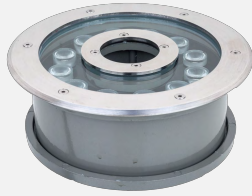

IP68

6W/9W/12W/15W Optional

Size: D200*H80mm

Middle Hole: 48mm