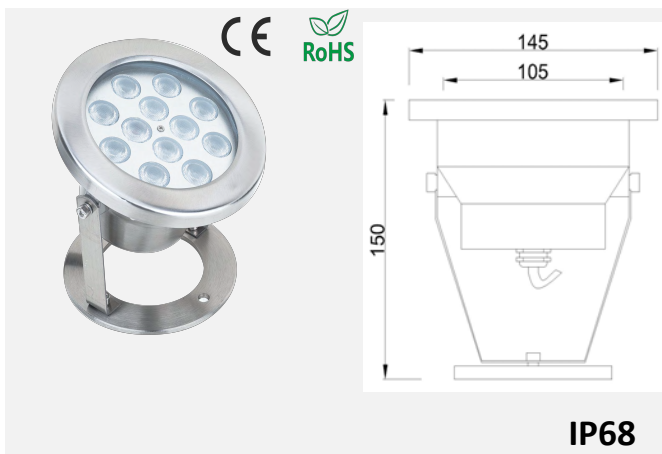

Power: 6W/9W/12W/18W

Voltage: DC24V/12V AC220V AC12V/24V

Color: 3000K/6000K/R/G/B/RGB/RGB3IN1

Control Way: Auto-change/External control/DMX512

Chip Brand: Epistar/Bridgelux/Cree

Warranty: 2 YEARS/3 YEARS