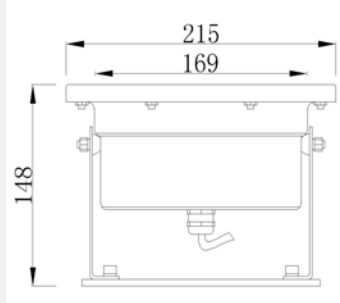

IP68

Power: 12W/18W/24W/30W/36W

Voltage: DC24V/12V AC220V AC12V/24V

Color: 3000K/6000K/R/G/B/RGB/RGB3IN1/RGBW

Control Way: Auto-change/External control/DMX512

Chip Brand: Epistar/Bridgelux/Cree

Warranty: 2 YEARS/3 YEARS