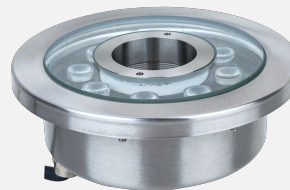

Power: 24W/30W/36W

Stainless steel led fountain nozzle light - GK & GMK & GMKH

SIZE: D190*H80MM
Middle Hole: 42/50/65mm

IP68

Suit small pond and music fountain with nozzle

Body Material: SUS 304#SS Body

Glass: Tempered galss (T=8mm)

**3W / 6W
Optional**

SIZE: D135*H80MM
Middle Hole: 25mm

IP68

**6W/9W
12W
Optional**

IEC 60598-2

SIZE: D145*H80MM
Middle Hole: 25/32mm

CE IP68

**6W/9W
12W/18W
Optional**

IEC 60598-2

SIZE: D170*H80MM
Middle Hole: 42/50mm

IP68

**12W/15W
24W/27W
30W/36W
Optional**

IEC 60598-2

SIZE: D215*H80MM.
Middle Hole: 42/50/65/80mm

IP68

**24W/36W
54W
Optional**

SIZE: D250*H80MM
Middle Hole: 65/80mm

IP68

**84W/120W
180W
Optional**

SIZE: D250*H80MM
Middle Hole: 65/80mm

IP68

suit for dry fountain, inground install

SUS 304#Stainless Steel body
Tempered Glass (T=8mm)
Epistar/cree/bridgelux chip optional
European Stand waterproof cable with 1 meter