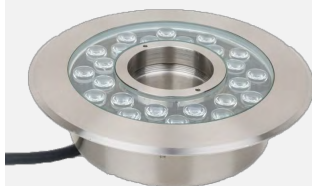

Power: 24W/30W/36W

Stainless steel led fountain nozzle light - GK & GMK & GMKH

SIZE: D190*H80MM
Middle Hole: 42/50/65mm

IP68

Suit small pond and music fountain with nozzle

Body Material: SUS 304#SS Body

Glass: Tempered galss (T=8mm)

IEC 60598-2

SIZE: D170*H80MM
Middle Hole: 42/50mm

IP68

**12W/15W
24W/27W
30W/36W
Optional**

IEC 60598-2

SIZE: D215*H80MM.
Middle Hole: 42/50/65/80mm

IP68

**24W/36W
54W
Optional**

SIZE: D250*H80MM
Middle Hole: 65/80mm

IP68

**84W/120W
180W
Optional**

SIZE: D250*H80MM
Middle Hole: 65/80mm

IP68

suit for dry fountain, inground install

SUS 304#Stainless Steel body
Tempered Glass (T=8mm)
Epistar/cree/bridgelux chip optional
European Stand waterproof cable with 1 meter