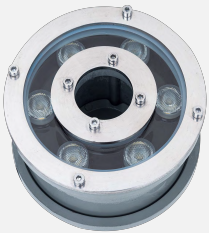

Power: 24W/30W/36W

Stainless steel led fountain nozzle light - GK & GMK & GMKH

SIZE: D190*H80MM
Middle Hole: 42/50/65mm

IP68

Suit small pond and music fountain with nozzle

Body Material: SUS 304#SS Body

Glass: Tempered galss (T=8mm)

SIZE: D250*H80MM
Middle Hole: 65/80mm

IP68

**84W/120W
180W
Optional**

SIZE: D250*H80MM
Middle Hole: 65/80mm

IP68

suit for dry fountain, inground install

SUS 304#Stainless Steel body
Tempered Glass (T=8mm)
Epistar/cree/bridgelux chip optional
European Stand waterproof cable with 1 meter

IP68

**9W/12W
18W
Optional**

SIZE: D230*H80MM
Middle Hole: 42/50mm

IP68

**6W/9W
12W/18W
27W
Optional**

SIZE: D270*H80MM
Middle Hole: 42/50/65mm

IP68

**9W/12W
15W/27W
Optional**

SIZE: D300*H80MM
Middle Hole: 42/65/80mm

IP68

Aluminum Body led fountain nozzle light

IP68

IP68

IP68

3W/6W/9W Optional

Size: D130*H80mm
Middle Hole: 38mm