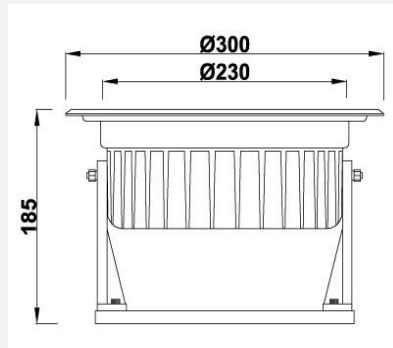

Power: 24W/30W/36W

Stainless steel led fountain nozzle light - GK & GMK & GMKH

SIZE: D190*H80MM
Middle Hole: 42/50/65mm

IP68

Suit small pond and music fountain with nozzle

Body Material: SUS 304#SS Body

Glass: Tempered galss (T=8mm)

SIZE: D250*H80MM
Middle Hole: 65/80mm

IP68

**84W/120W
180W
Optional**

SIZE: D250*H80MM
Middle Hole: 65/80mm

IP68

suit for dry fountain, inground install

SUS 304#Stainless Steel body
Tempered Glass (T=8mm)
Epistar/cree/bridgelux chip optional
European Stand waterproof cable with 1 meter

5W/9W/12W Optiona

Size: D160*H80mm
Middle Hole: 38mm

9W/12W/15W Optional

Size: D180*H84mm
Middle Hole: 48mm

IP68

IP68

IP68

15W/18W Optional

Size: D200*H84mm
Middle Hole: 60mm

6W/9W Optional

Size: D160*H84mm
Middle Hole: 38mm

6W/9W/12W Optional

Size: D180*H80mm
Middle Hole: 38mm

IP68

6W/9W/12W/15W Optional

Size: D200*H80mm