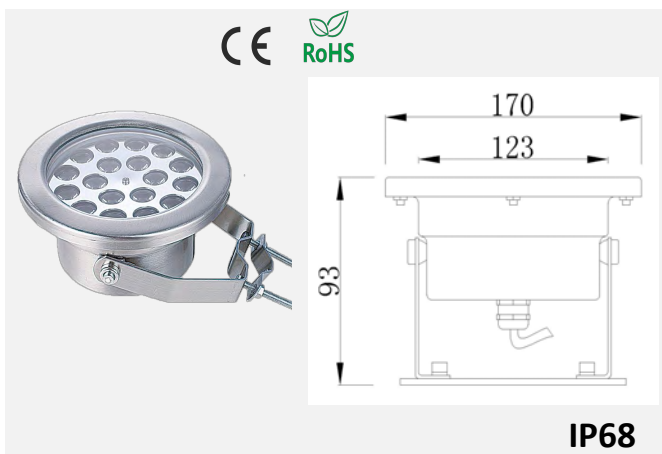

Power: 12W/15W/18W/27W

Voltage: DC24V/12V AC220V AC12V/24V

Color: 3000K/6000K/R/G/B/RGB/RGB3IN1

Control Way: Auto-change/External control/DMX512

Chip Brand: Epistar/Bridgelux/Cree

Warranty: 2 YEARS/3 YEARS