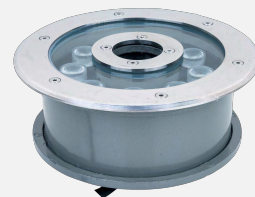

SIZE: D250*H80MM
Middle Hole: 65/80mm

IP68

**84W/120W
180W
Optional**

SIZE: D250*H80MM
Middle Hole: 65/80mm

IP68

suit for dry fountain, inground install

SUS 304#Stainless Steel body
Tempered Glass (T=8mm)
Epistar/cree/bridgelux chip optional
European Stand waterproof cable with 1 meter

SIZE: D300*H80MM
Middle Hole: 42/65/80mm

IP68

Aluminum Body led fountain nozzle light

IP68

IP68

IP68

3W/6W/9W Optional

Size: D130*H80mm
Middle Hole: 38mm

5W/9W/12W Optiona

Size: D160*H80mm
Middle Hole: 38mm

9W/12W/15W Optional

Size: D180*H84mm
Middle Hole: 48mm

IP68

IP68

IP68

15W/18W Optional