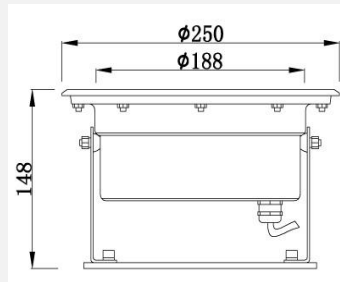

IP68

Power: 36W/45W/54W

Voltage: DC24V/12V AC220V AC12V/24V

Color: 3000K/6000K/R/G/B/RGB/RGB3IN1/RGBW

Control Way: Auto-change/External control/DMX512

Chip Brand: Epistar/Bridgelux/Cree

Warranty: 2 YEARS/3 YEARS