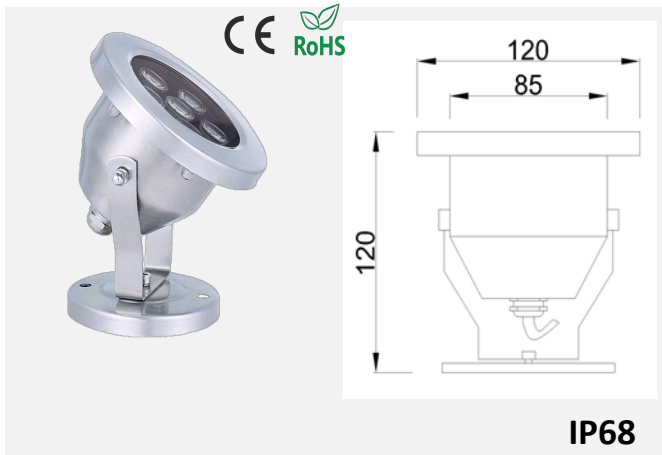

Power: 3W/5W/6W/9W

Voltage: DC24V/12V AC220V AC12V/24V

Color: 3000K/6000K/R/G/B/RGB/RGB3IN1

Control Way: Auto-change/External control/DMX512

Chip Brand: Epistar/Bridgelux/Cree

Warranty: 2 YEARS/3 YEARS