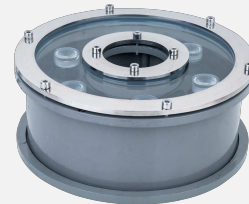

SIZE: D250*H80MM
Middle Hole: 65/80mm

IP68

**84W/120W
180W
Optional**

SIZE: D250*H80MM
Middle Hole: 65/80mm

IP68

suit for dry fountain, inground install

SUS 304#Stainless Steel body
Tempered Glass (T=8mm)
Epistar/cree/bridgelux chip optional
European Stand waterproof cable with 1 meter

SIZE: D300*H80MM
Middle Hole: 42/65/80mm

IP68

Aluminum Body led fountain nozzle light

IP68

IP68

IP68

3W/6W/9W Optional

Size: D130*H80mm
Middle Hole: 38mm