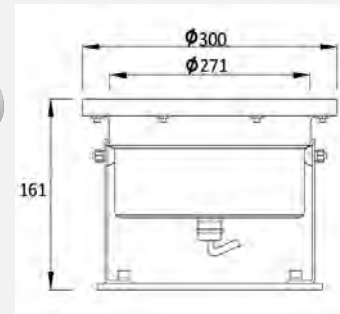

IP68

Power: 54W/72W/108W/120W

Voltage: DC24V/12V AC220V AC12V/24V

Color: 3000K/6000K/R/G/B/RGB/RGB3IN1/RGBW

Control Way: Auto-change/External control/DMX512

Chip Brand: Epistar/Bridgelux/Cree

Warranty: 2 YEARS/3 YEARS