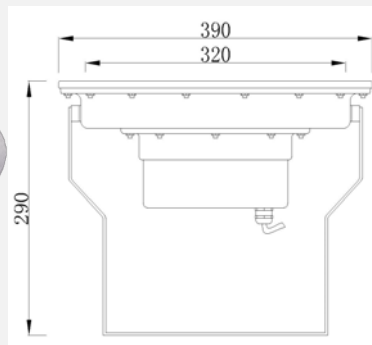

IP68

Power: 72W/180W

Voltage: DC24V AC220V AC12V

Color: 3000K/6000K/R/G/B/RGB/RGB3IN1/RGBW

Control Way: Auto-change/External control/DMX512

Chip Brand: Epistar/Bridgelux/Cree

Warranty: 2 YEARS/3 YEARS