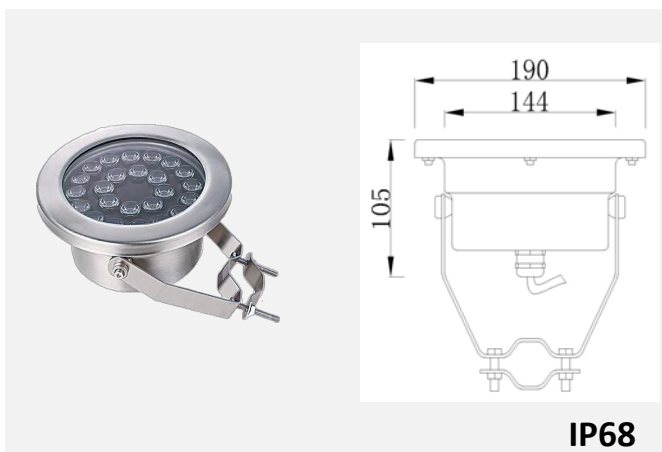

Power: 12W/18W/24W

Voltage: DC24V/12V AC220V AC12V/24V

Color: 3000K/6000K/R/G/B/RGB/RGB3IN1

Control Way: Auto-change/External control/DMX512

Chip Brand: Epistar/Bridgelux/Cree

Warranty: 2 YEARS/3 YEARS