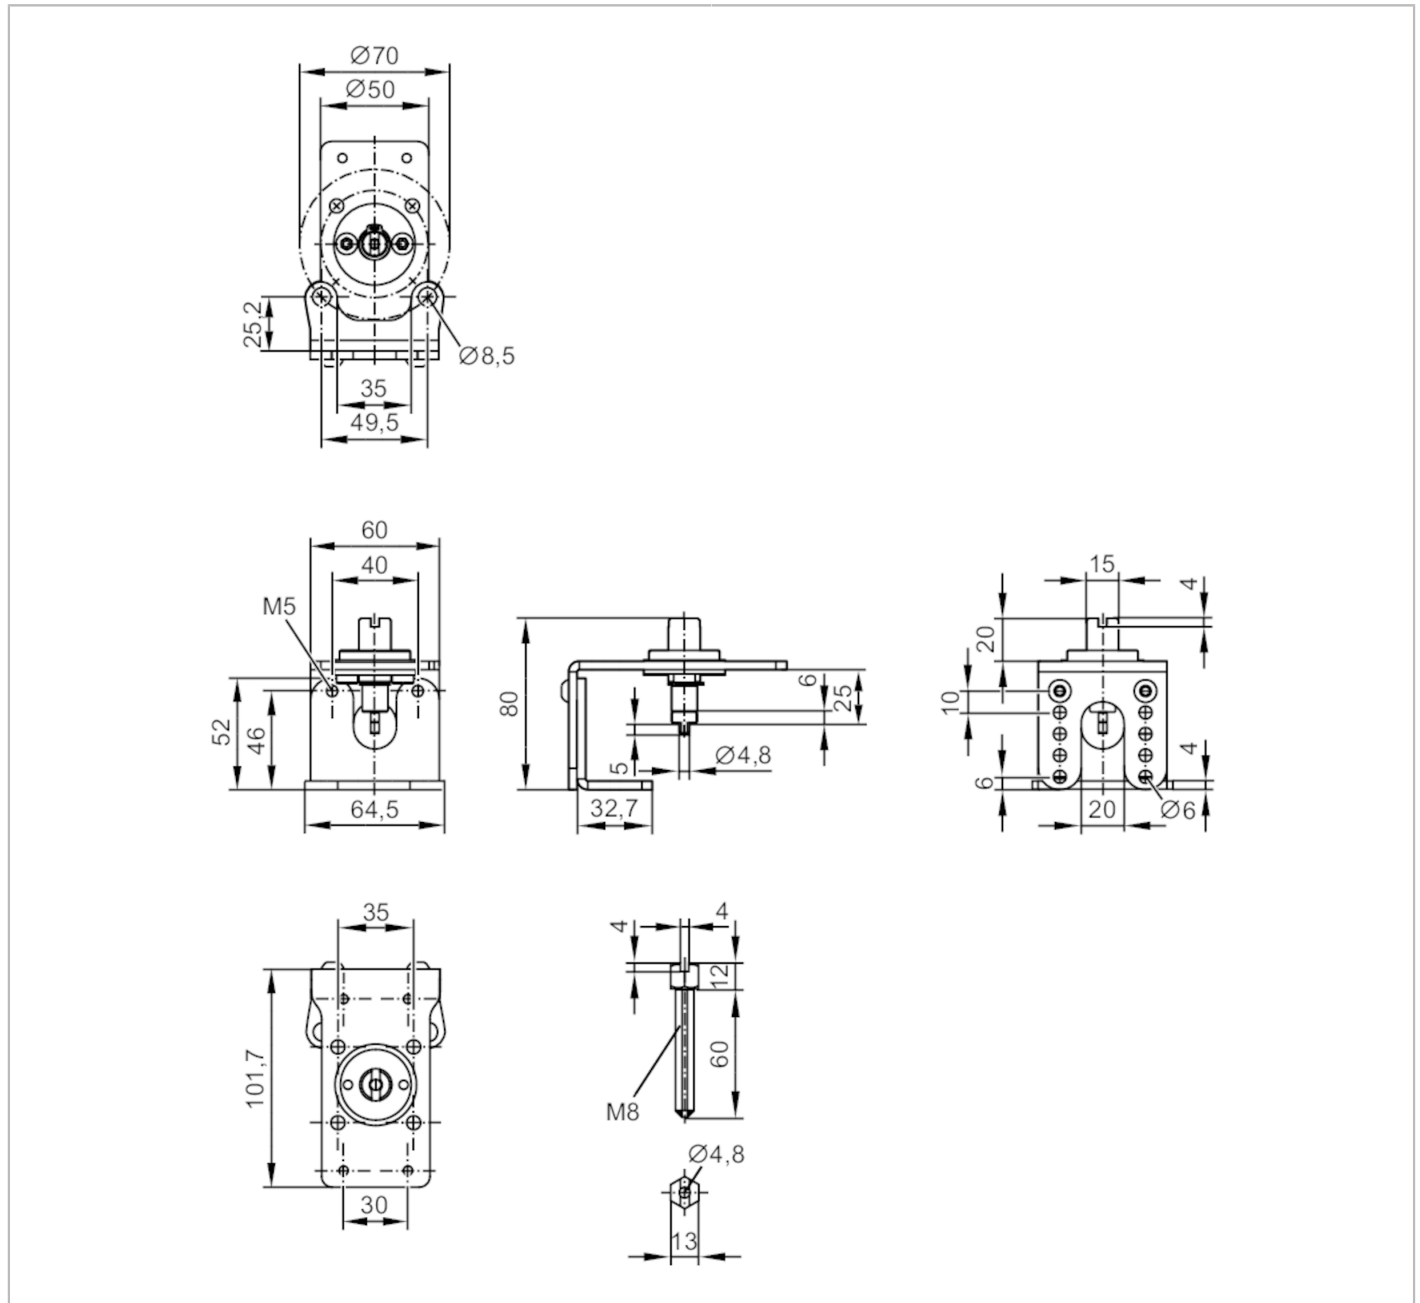

# E12771

## Mounting set for manual valves and ball valves

MOUNTING KIT F. MANUAL VALVES MVQ F07/M8

Operating conditions		
Ambient temperature	[°C]	-30...80
Mechanical data		
Weight	[g]	481.4
Top flange diameter	[mm]	70
ISO top flange type		F07
Shaft extension		M8
Materials		metal parts: stainless steel (304/1.4301)
Remarks		
Pack quantity		1 pcs.